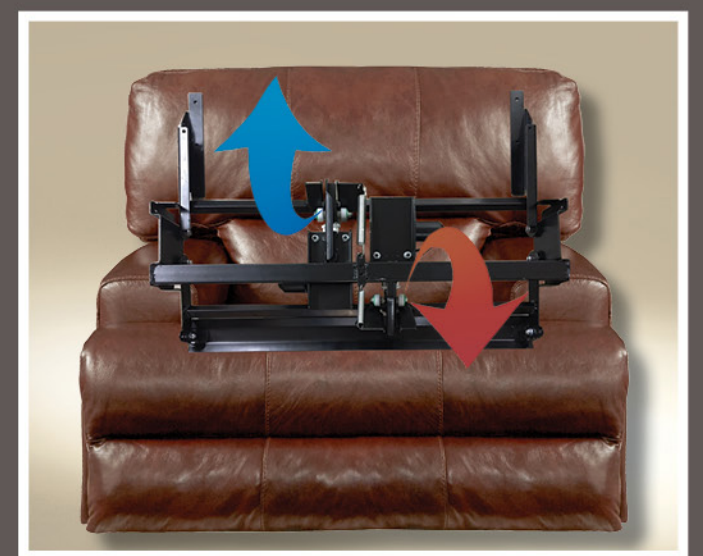

Power Headrest with Lumbar