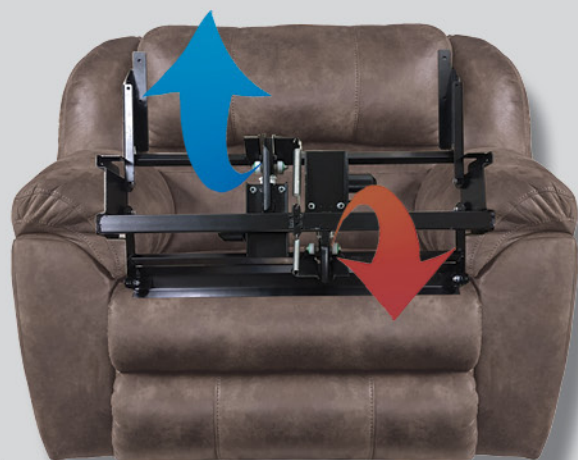

Power Recline **POWER HEADREST with LUMBAR**

Customize Your Comfort

NEW Comfort Control Panels

POWER Headrest

Fully Adjustable for Ultimate Head & Neck Comfort

POWER Lumbar

Infinite Comfort Positions for Lower Back Support

LAY FLAT Reclining

Fully Reclines to Horizontal Position for "Mattress-Like" Comfort

Three Comfort Features in One Steel Frame

- **POWER RECLINE, POWER HEADREST, & POWER LUMBAR** in one Unitized Steel Frame
- Thick Metal Cross-Bar & Brackets provide maximum strength/minimal flex for a lifetime of consistent operation
- Centered Lift Mechanisms offer smooth, consistent lift & return
- Exclusive "Return to Closed" Home Button for one-touch closure of all reclining features