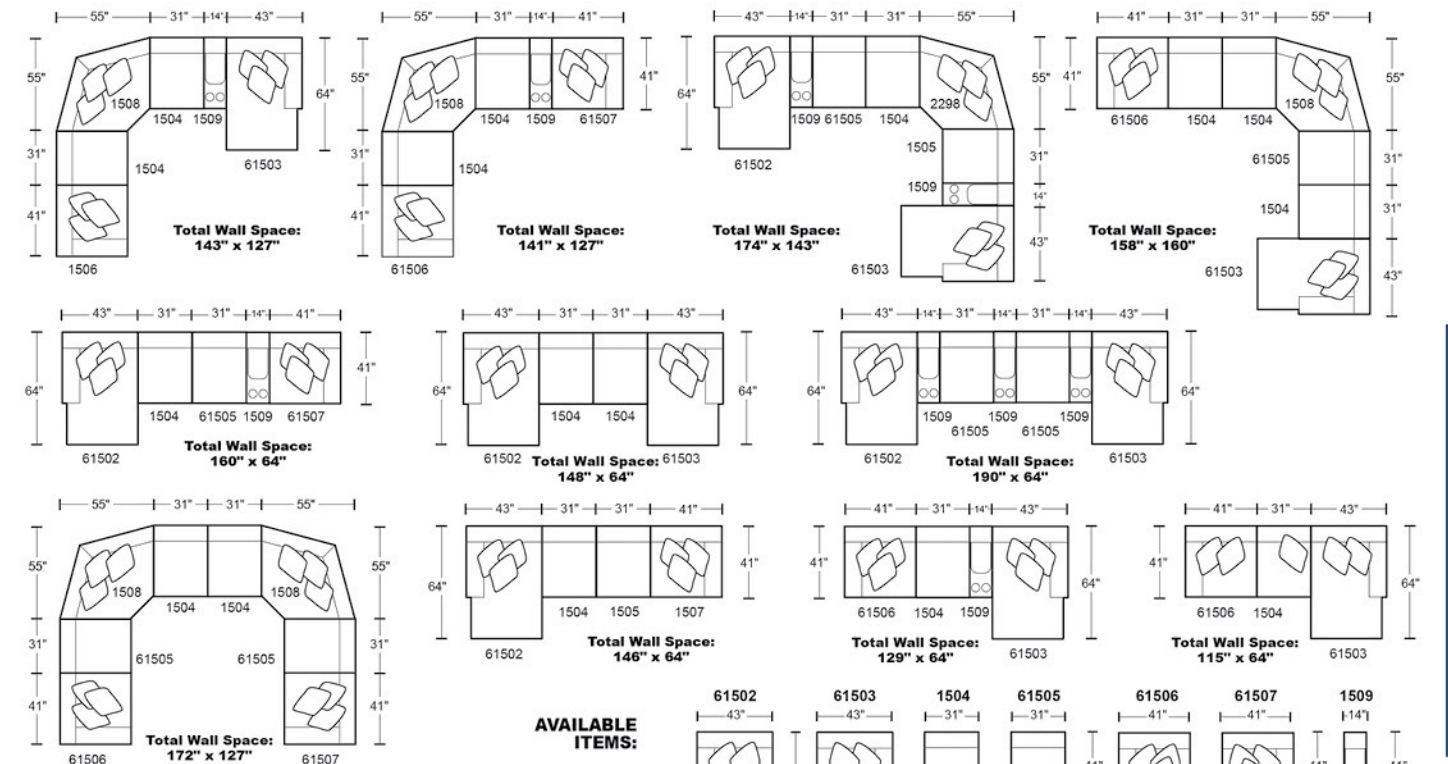

("home...where our story begins" accent pillow in fabric 2243-28 Grey
Included on 1508 Wedge)

CONVENIENT POWER BUTTON
with USB CHARGING PORT
(with Power Upgrade)

FABRICS:
Grey 1629-38 / Domino 2292-38 / Storm 2293-38 / Neutral 2066-38
and Grey 2243-28 (Wedge Only)

DIMENSIONS:	L	H	D
1506 LSF Recliner	41"	41"	41"
1507 RSF Recliner	41"	41"	41"
1505 Armless Recliner	31"	41"	41"
61506 Power LSF Recliner	41"	41"	41"
61507 Power RSF Recliner	41"	41"	41"
61502 Power LSF Reclining Chaise	43"	41"	64"
61503 Power RSF Reclining Chaise	43"	41"	64"
61505 Power Armless Recliner	31"	41"	41"
1504 Armless Chair	31"	41"	41"
1508 Wedge	73"	41"	41"
1509 Console Storage Box	14"	41"	41"