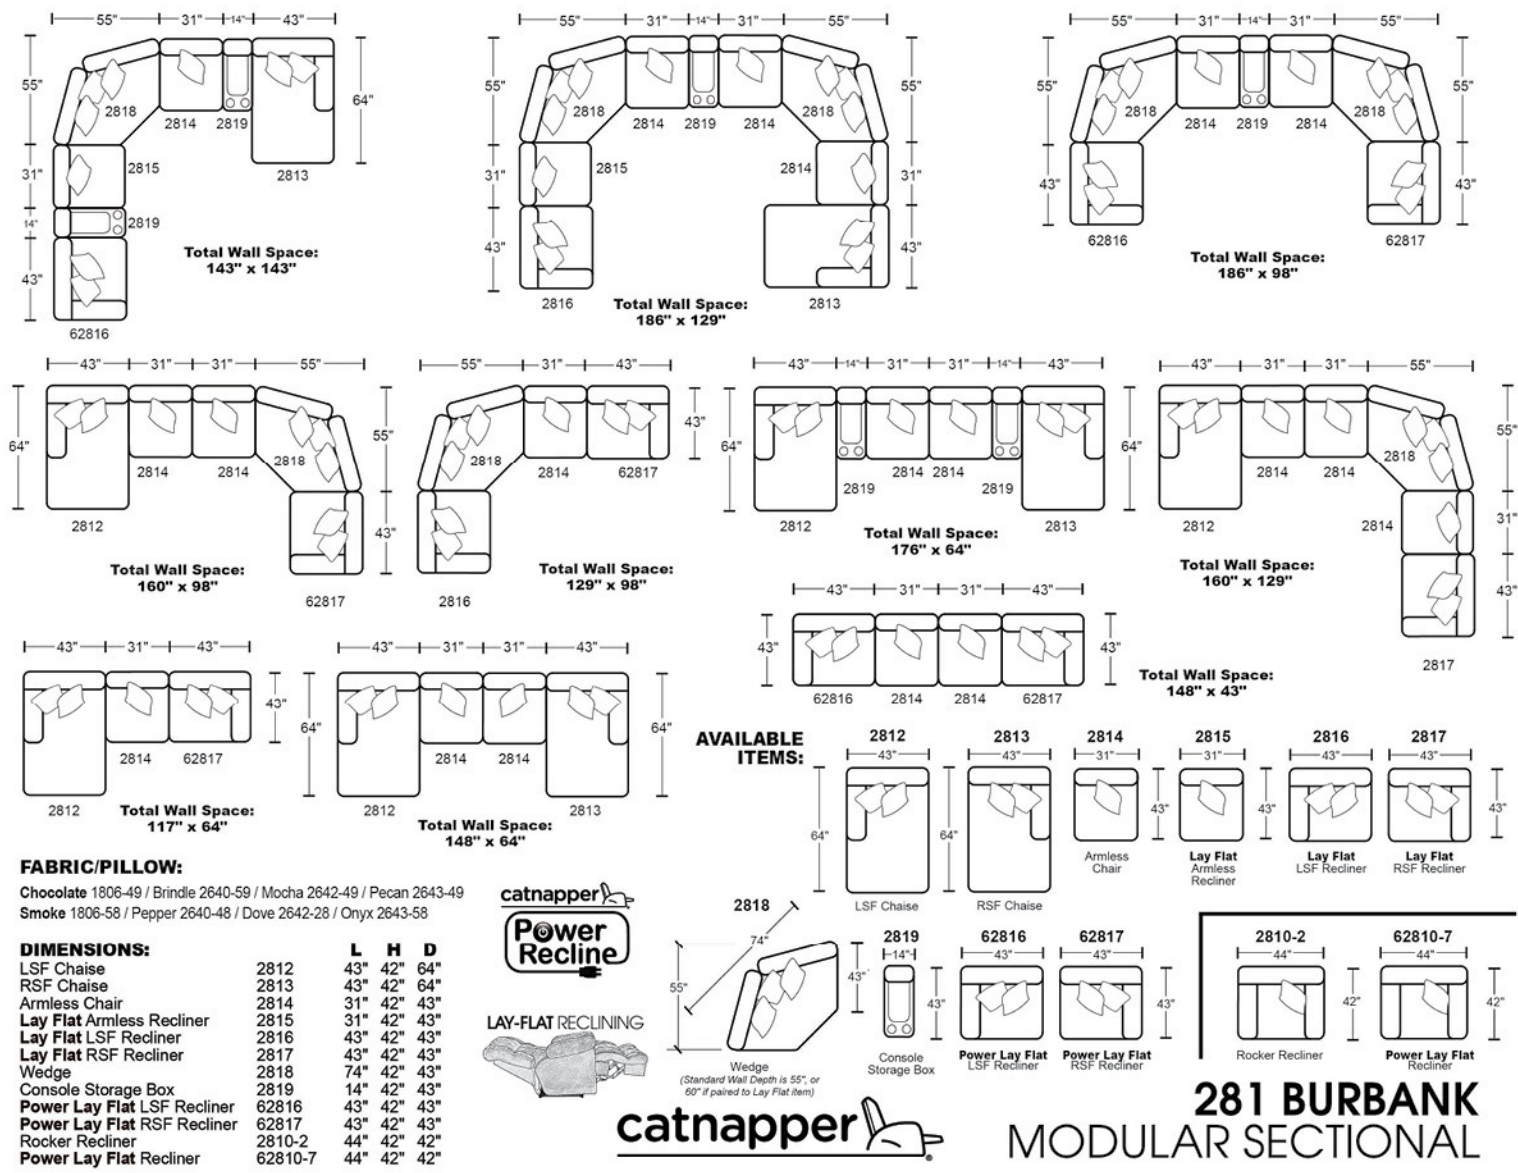

Shown above, from left:
62816 Power Lay Flat LSF Recliner, 2814 Armless Chair,
2818 Wedge, 2815 Armless Lay Flat Recliner,
and 2813 RSF Chaise
Chocolate shown

FABRIC/PILLOW:
Chocolate 1806-49 / Brindle 2640-59 / Mocha 2642-49 / Pecan 2643-49
Smoke 1806-58 / Pepper 2640-48 / Dove 2642-28 / Onyx 2643-58

DIMENSIONS:

	L	H	D
LSF Chaise	43"	42"	64"
RSF Chaise	43"	42"	64"
Armless Chair	2814	31"	42"
Lay Flat Armless Recliner	2815	31"	42"
Lay Flat LSF Recliner	2816	43"	42"
Lay Flat RSF Recliner	2817	43"	42"
Wedge	2818	74"	42"
Console Storage Box	2819	14"	42"
Power Lay Flat LSF Recliner	62816	43"	42"
Power Lay Flat RSF Recliner	62817	43"	42"
Rocker Recliner	2810-2	44"	42"
Power Lay Flat Recliner	62810-7	44"	42"