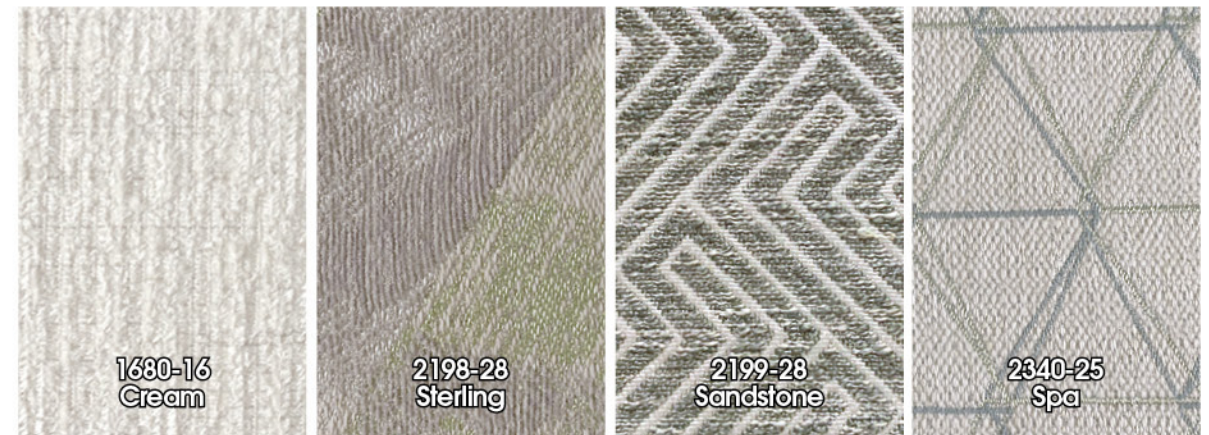

("RELAX" accent pillow in fabric 2808-28 Spa)

STATIONARY