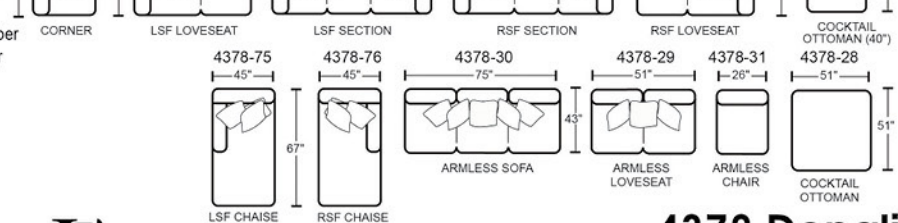

AVAILABLE ITEMS:

4378 Denali
MODULAR SECTIONAL