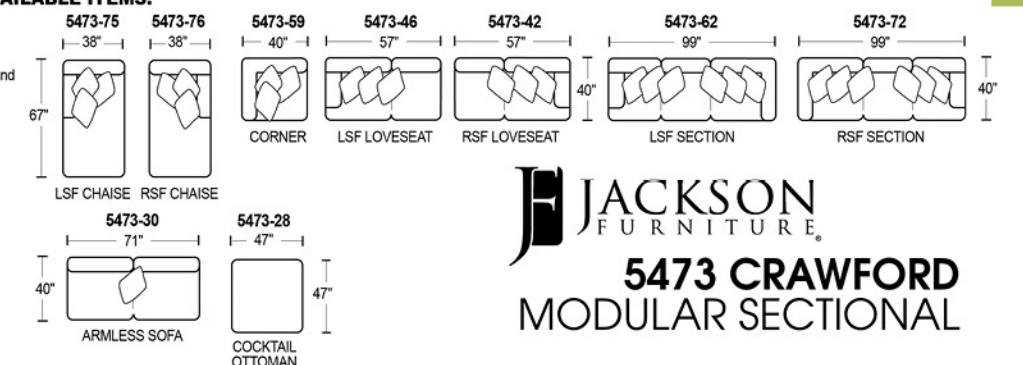

JACKSON FURNITURE
5473 CRAWFORD
MODULAR SECTIONAL

STATIONARY