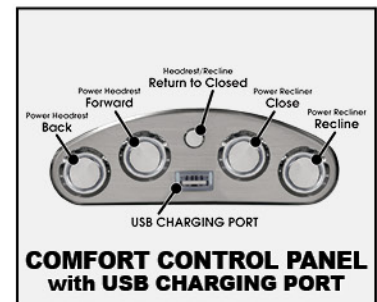

2304-54 Ottoman