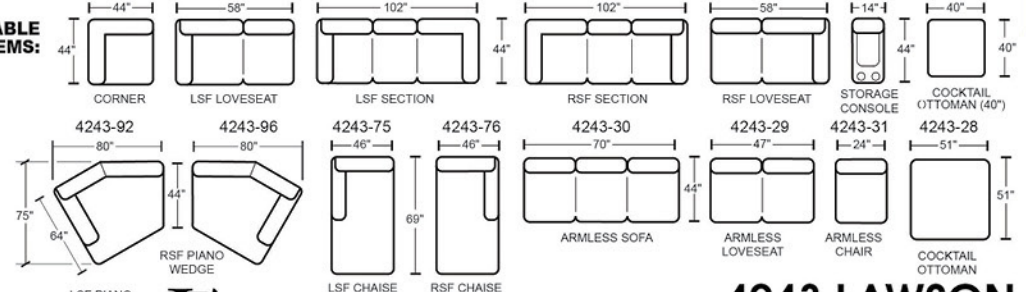

FABRIC/PILLOW:
1223-29 / 3023-29 Godiva

DIMENSIONS:		L	H	D
LSF Section	4243-62	102"	39"	44"
RSF Section	4243-72	102"	39"	44"
LSF Loveseat	4243-46	58"	39"	44"
RSF Loveseat	4243-42	58"	39"	44"
LSF Chaise	4243-75	46"	39"	69"
RSF Chaise	4243-76	46"	39"	69"
LSF Piano Wedge	4243-92	80"	39"	64"
RSF Piano Wedge	4243-96	80"	39"	64"
Armless Sofa	4243-30	70"	39"	44"
Armless Loveseat	4243-29	47"	39"	44"
Armless Chair	4243-31	24"	39"	44"
Corner	4243-59	44"	39"	44"
Cocktail Ottoman (40")	4243-12	40"	21"	40"
Cocktail Ottoman	4243-28	51"	21"	51"
Storage Console	4243-84	14"	37"	44"

AVAILABLE ITEMS: