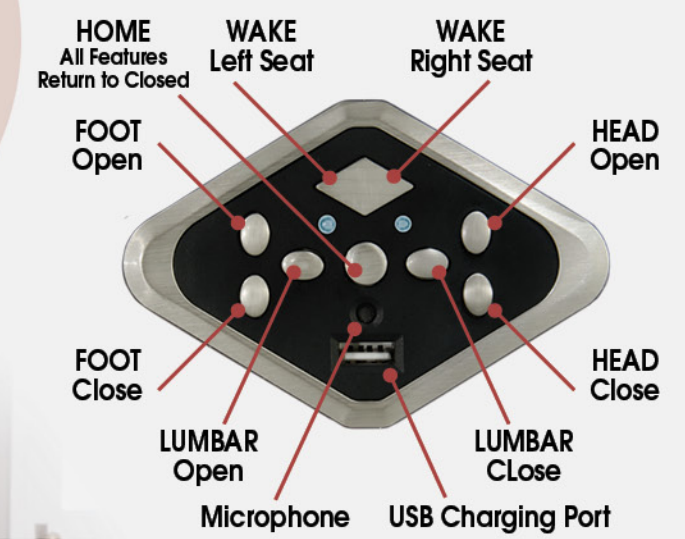

voice command
voice activation reclining

No app to download, No programs to link,
No equipment to hook up.
Your voice - and our easy
"Comfort Control Panel" - does it all!