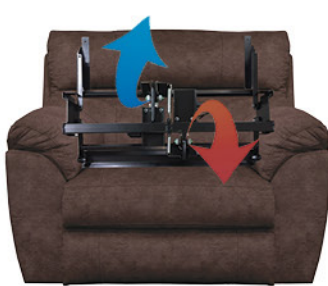

USB CHARGING PORT
(with Power Upgrade)

NEW Comfort Features:
POWER HEADREST
& POWER LUMBAR