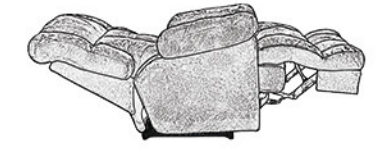

LAY-FLAT RECLINING