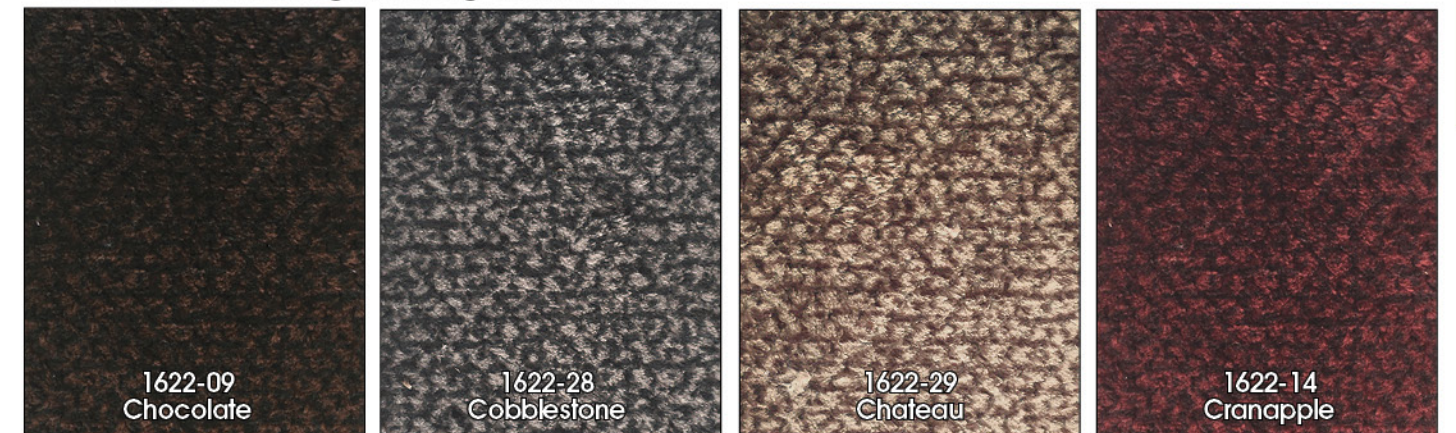

1622-09 Chocolate

1622-28 Cobblestone

1622-29 Chateau

1622-14 Cranapple

RECLINING CHAIRS