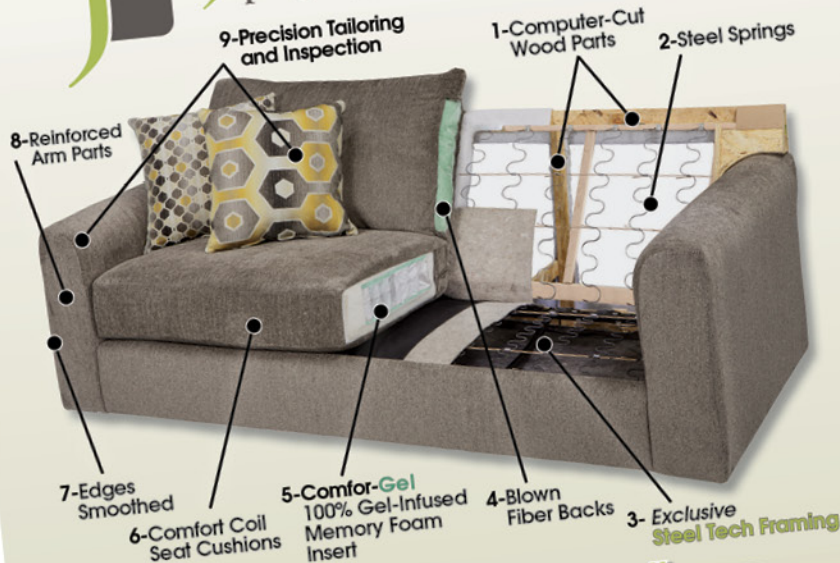

JACKSON WARRANTY

The "Inside Story" on Quality Construction

1. Computer-Cut Wood Parts with extra glue and stapling guarantee a long-lasting framework to the sofa.
2. Steel Springs of 12-gauge heat tempered steel in the back and heavier 8-gauge steel in the seat provide strength, comfort and flexibility. *Note: Back springs not applicable to every design.*
3. Steel Tech Framing - our Exclusive Steel Rail and Stretcher System features thick steel spring rails, metal stretchers, computer-spaced insulated spring clips, and 8-gauge sinuous seat springs, offering the strongest foundation for long-term strength, stability, and seating comfort.
4. Blown Fiber Backs are softer, offering less resistance and more comfort. Lean back and feel the difference.
5. Comfor-Gel 100% Gel-Infused Memory Foam Insert delivers superior comfort with a cooler seating experience and reduced motion transfer.
6. Comfort Coil Seat Cushions offer ultimate comfort and durability.
7. Edges Smoothed with foam and fiber padding. Careful attention is given to all edges to ensure long-lasting showroom appearance.
8. Reinforced Arm Parts strengthen the frame construction with secured wood slats.
9. Precision Tailoring and Inspection ensures that stitching, seams, nails & ornamental trims are built right every single time.

Jackson Limited Lifetime Warranty

Thank you for choosing "JACKSON" Upholstered Furniture. You have made an investment in lasting quality which will bring you many years of enjoyment and comfort. Please read the terms of the "JACKSON" limited warranty coverage carefully. Retain your proof of purchase to substantiate your claim in the event warranty service is required. For any service claims, please contact the dealer where product was purchased. Jackson Furniture will supply the part(s) either under warranty or at cost, as long as they are available. "After one (1) year, the labor and parts shipping costs on all items, including those under limited liability, will be the responsibility of the consumer".

1. FRAME - Limited Lifetime Warranty

The frame, upholstered in the original fabric under normal use and conditions, is warranted to the original purchaser against manufacturing defects for the lifetime of the product.

2. SPRINGS - Limited Lifetime Warranty

The spring units of Jackson Upholstered products are warranted against breakage due to defective material or workmanship for the lifetime of the product.

3. RECLINER MECHANISM - Limited Lifetime Warranty

Recliner mechanisms are warranted against breakage due to defective material or workmanship for the lifetime of the product.

4. SLEEPER MECHANISM - One (1) Year Warranty

Sleeper mechanisms (all metal parts) are warranted against breakage due to defective material or workmanship for a period of (1) one year.

5. COMFORT COIL SEAT CUSHIONS - Five (5) Year Warranty