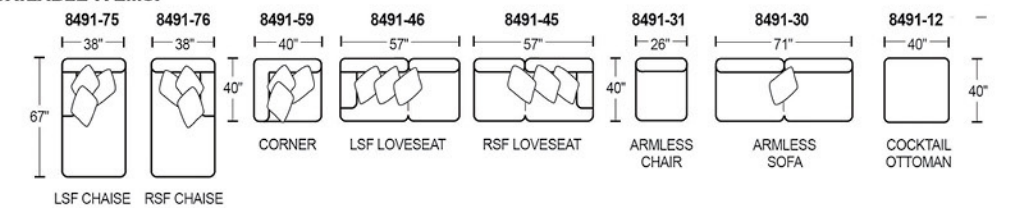

AVAILABLE ITEMS:

8491 SALEM
MODULAR SECTIONAL