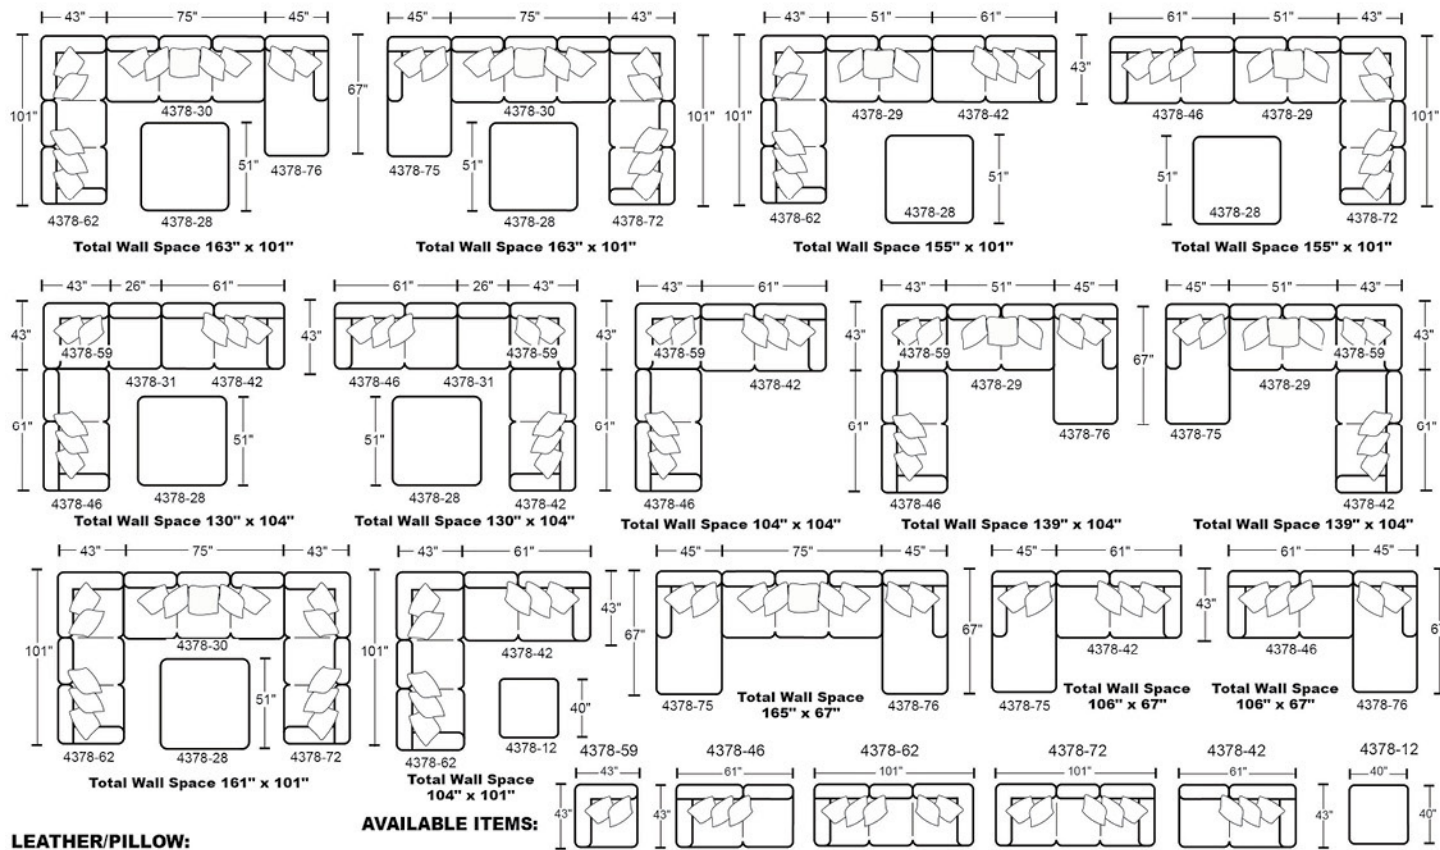

Shown above, from left:
4378-46 LSF Loveseat,
4378-59 Corner,
4378-42 RSF Loveseat, and
4378-12 40" Cocktail Ottoman
Chocolate shown

LEATHER/PILLOW:
1283-09/3083-09 Chocolate / 2590-09 Sable / 2591-09 Sable / 2901-48 Timber
1283-28/3083-28 Steel / 2590-28 Granite / 2591-28 Granite / 2901-48 Timber

DIMENSIONS:

	L	H	D
LSF Section	4378-62	101"	38" 43"
RSF Section	4378-72	101"	38" 43"
LSF Loveseat	4378-46	61"	38" 43"
RSF Loveseat	4378-42	61"	38" 43"
LSF Chaise	4378-75	45"	38" 67"
RSF Chaise	4378-76	45"	38" 67"
Armless Sofa	4378-30	75"	38" 43"
Armless Loveseat	4378-29	51"	38" 43"
Armless Chair	4378-31	26"	38" 43"
Corner	4378-59	43"	38" 43"
Cocktail Ottoman (40")	4378-12	40"	18" 40"
Cocktail Ottoman	4378-28	51"	18" 51"