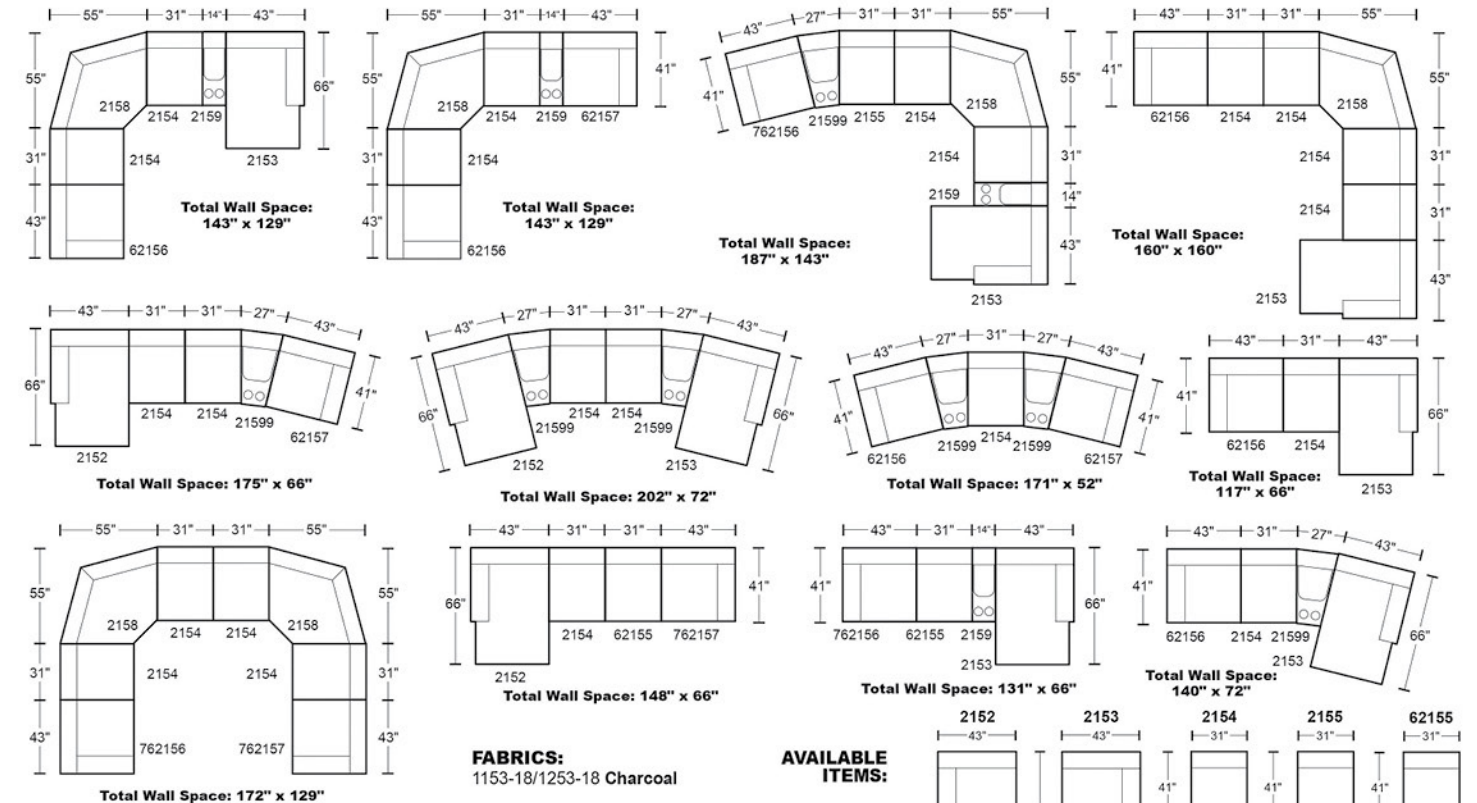

NEW Comfort Features:
POWER HEADREST & POWER LUMBAR

DIMENSIONS:

	L	H	D
LSF Chaise	2152	43"	43" 66"
RSF Chaise	2153	43"	43" 66"
Armless Chair	2154	31"	43" 41"
Wedge	2158	74"	43" 42"
Console Storage Box	2159	14"	43" 40"
Wedge Console Storage Box w/USB Port	21599	27"	43" 40"
Lay Flat Armless Recliner w/Ext Otto	2155	31"	43" 41"
Power Lay Flat Armless Recliner w/Extended Ottoman	62155	31"	43" 41"
Power Headrest Power Lay Flat LSF Recliner w/Extended Ottoman	62156	43"	43" 41"
Power Headrest Power Lay Flat RSF Recliner w/Extended Ottoman	62157	43"	43" 41"
Power Headrest w/Lumbar Power Lay Flat LSF Recliner w/Extended Ottoman	762156	43"	43" 41"
Power Headrest w/Lumbar Power Lay Flat RSF Recliner w/Extended Ottoman	762157	43"	43" 41"

FABRICS:
1153-18/1253-18 Charcoal

AVAILABLE ITEMS: