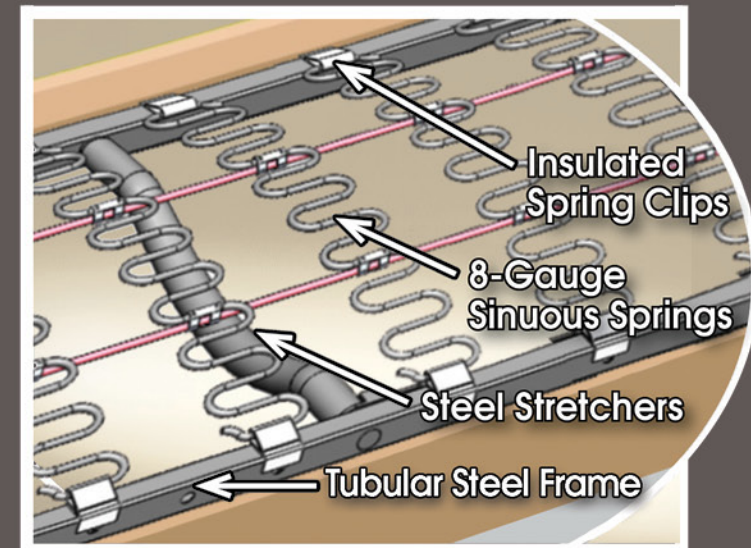

Steel Tech Framing