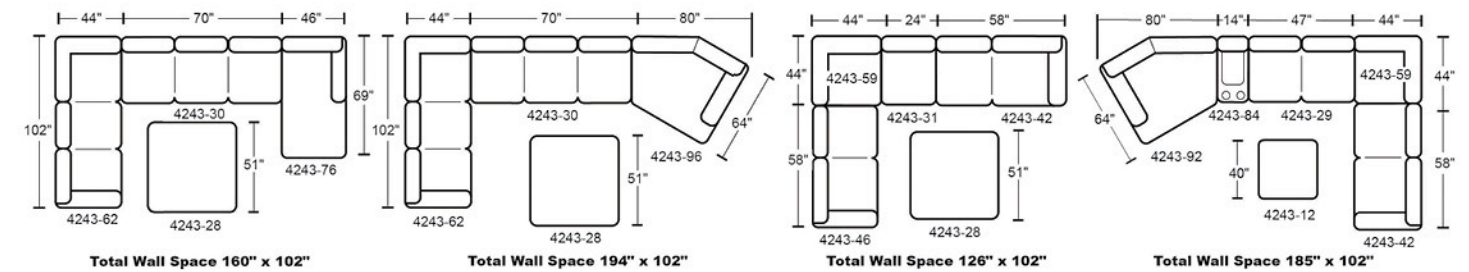

Shown above, from left:
4243-46 LSF Loveseat,
and 4243-76 RSF Chaise
Godiva shown