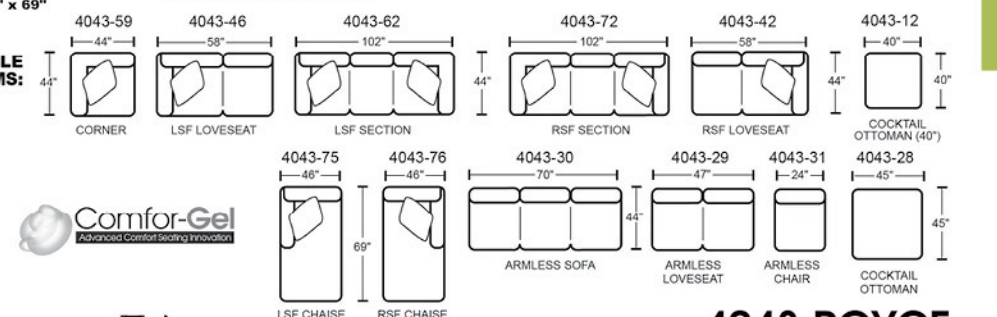

AVAILABLE ITEMS:

FABRIC/PILLOW:

Taupe 1176-19/1276-19 / Taupe (Quilted) 1417-19

DIMENSIONS:		L	H	D
LSF Section	4043-62	102"	36"	44"
RSF Section	4043-72	102"	36"	44"
LSF Loveseat	4043-46	58"	36"	44"
RSF Loveseat	4043-42	58"	36"	44"
LSF Chaise	4043-75	46"	36"	69"
RSF Chaise	4043-76	46"	36"	69"
Armless Sofa	4043-30	70"	36"	44"
Armless Loveseat	4043-29	47"	36"	44"
Armless Chair	4043-31	24"	36"	44"
Corner	4043-59	44"	36"	44"
Cocktail Ottoman (40")	4043-12	40"	21"	40"
Cocktail Ottoman	4043-28	45"	19"	45"

4043 ROYCE
MODULAR SECTIONAL