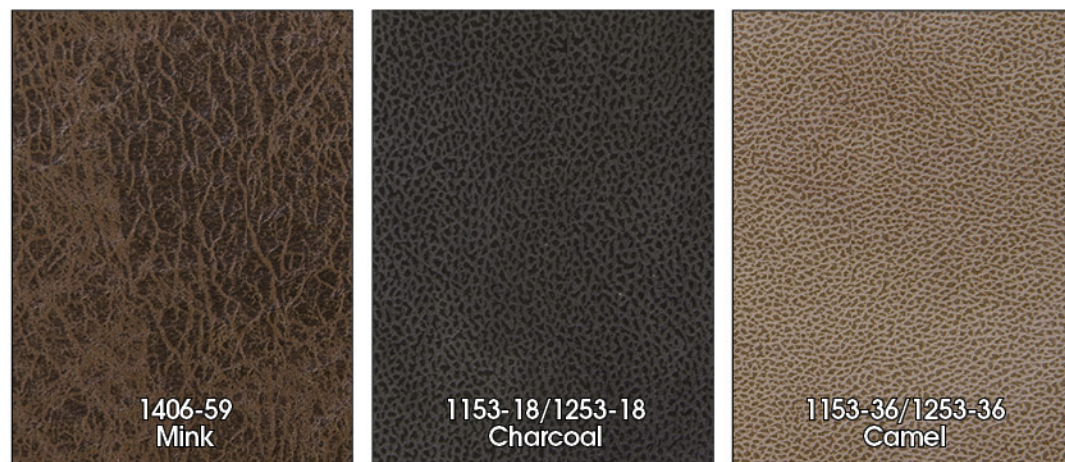

4566-5 Cole Chaise Swivel Glider Recliner

Dimensions: L 40" H 42" D 43"

- Extra Thick Polyester Fabric
- Decorative Luggage Stitching
- Swivel Glider Comfort
- Steel Seat Box
- Comfort Coil Seating featuring Comfor-Gel