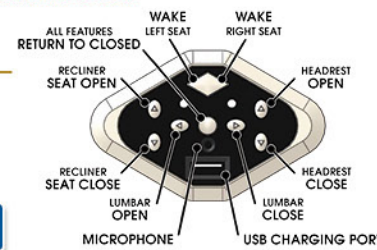

VOICE COMMAND
Control Panel