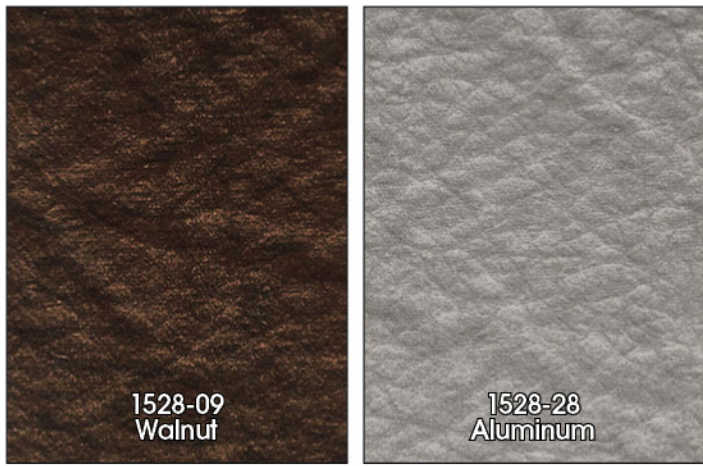

LAY-FLAT RECLINING

4863 Chandler Power Lift Recliner w/Heat & Massage

Dimensions: L 33" H 44" D 39"

- Soft Printed Polyester Fabric
- Easy-to-Operate Hand Wand with USB Charging Port
- Sensate Heat & Massage
- Wooden Arm Accent
- Comfort Coil Seating featuring Comfor-Gel
- 350 lbs. Weight Capacity