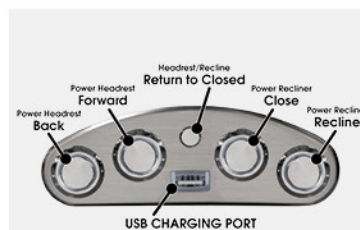

146 Reese

- Power Recliner with Power Headrest Feature
- Comfort Control Panel Technology
- Contemporary Track Arm Design
- Soft Polyester Fabric
- Correlated Accent Pillows
- Steel Seat Box
- Comfort Coil Seating featuring Comfor-Gel

Dimensions:

		L	H	D
61461	Power Headrest Reclining Sofa	92	43	43
61462	Power Headrest Reclining Loveseat	74	43	43
61460-7	Power Headrest Recliner	52	43	45

COMFORT CONTROL PANEL with USB CHARGING PORT