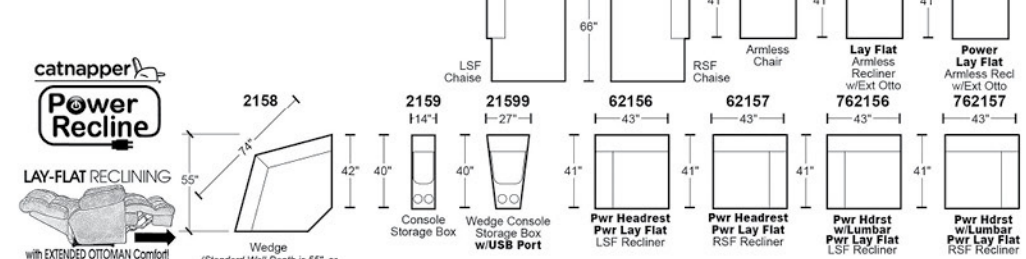

215 BRAXTON
MODULAR SECTIONAL