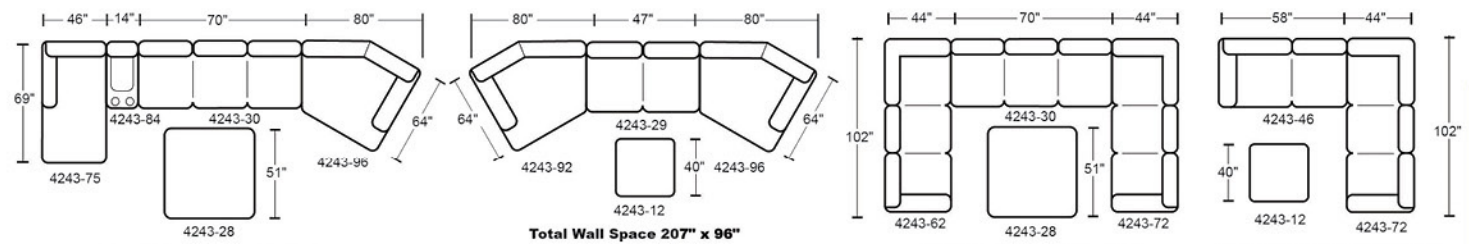

4243 Lawson

- Modular Design for Multiple Configurations
- Extra-Deep Seating Experience
- Premium Padded Faux Leather Fabric
- Decorative "Baseball" Accent Stitching
- Comfort Coil Seating featuring Comfor-Gel

Dimensions:		L	H	D
4243-62	LSF Section	102	39	44
4243-72	RSF Section	102	39	44
4243-46	LSF Loveseat	58	39	44
4243-42	RSF Loveseat	58	39	44
4243-75	LSF Chaise	46	39	69
4243-76	RSF Chaise	46	39	69
4243-92	LSF Piano Wedge	80	39	64
4243-96	RSF Piano Wedge	80	39	64
4243-30	Armless Sofa	70	39	44
4243-29	Armless Loveseat	47	39	44
4243-31	Armless Chair	24	39	44
4243-59	Corner	44	39	44
4243-12	40" Cocktail Ottoman	40	21	40
4243-28	Cocktail Ottoman	51	21	51
4243-84	Storage Console	14	37	44

Shown above, from left:
4243-46 LSF Loveseat,
and 4243-76 RSF Chaise
Godiva shown

FABRIC/PILLOW:
1223-29 / 3023-29 Godiva

DIMENSIONS:		L	H	D
LSF Section	4243-62	102"	39"	44"
RSF Section	4243-72	102"	39"	44"
LSF Loveseat	4243-46	58"	39"	44"
RSF Loveseat	4243-42	58"	39"	44"
LSF Chaise	4243-75	46"	39"	69"
RSF Chaise	4243-76	46"	39"	69"
LSF Piano Wedge	4243-92	80"	39"	64"
RSF Piano Wedge	4243-96	80"	39"	64"
Armless Sofa	4243-30	70"	39"	44"
Armless Loveseat	4243-29	47"	39"	44"
Armless Chair	4243-31	24"	39"	44"
Corner	4243-59	44"	39"	44"
Cocktail Ottoman (40")	4243-12	40"	21"	40"
Cocktail Ottoman	4243-28	51"	21"	51"
Storage Console	4243-84	14"	37"	44"

AVAILABLE ITEMS:

**4243 LAWSON
MODULAR SECTIONAL**

STATIONARY