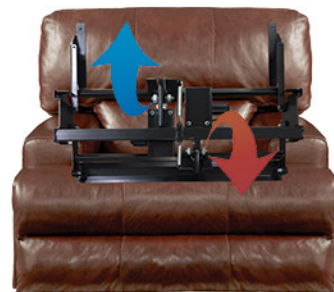

NEW Comfort Features:
POWER HEADREST & POWER LUMBAR