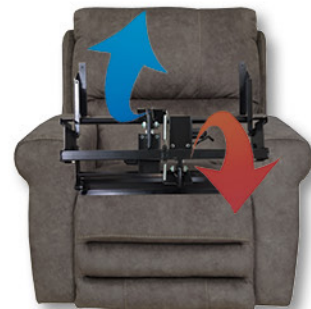

POWER HEADREST with
POWER LUMBAR