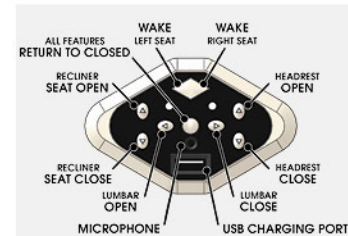

Dimensions:

		L	H	D
874751	Voice Power Headrest w/Lumbar Power Lay Flat Reclining Console Sofa	95	42	42
874759	Voice Power Headrest w/Lumbar Power Lay Flat Recl. Console Loveseat	79	42	42
874750-7	Voice Power Headrest w/Lumbar Power Lay Flat Recliner	35	44	42