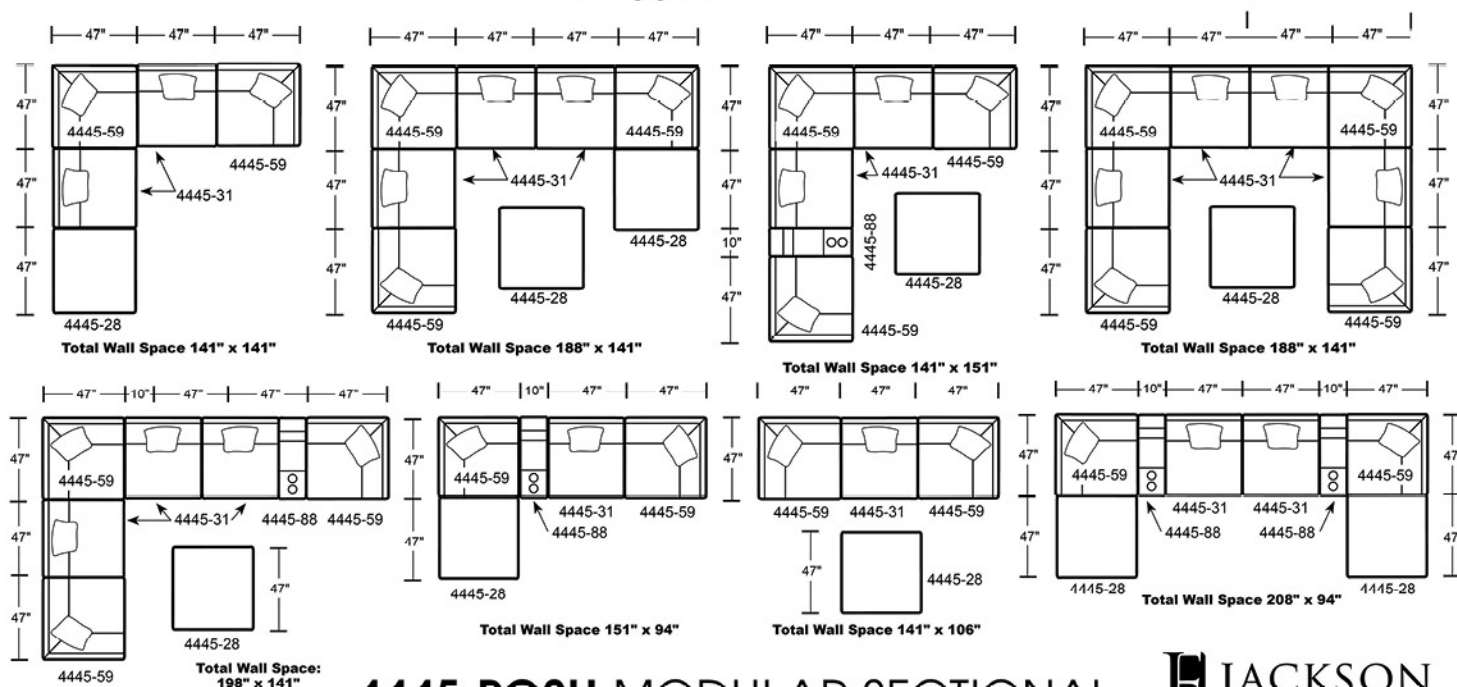

4445 POSH MODULAR SECTIONAL