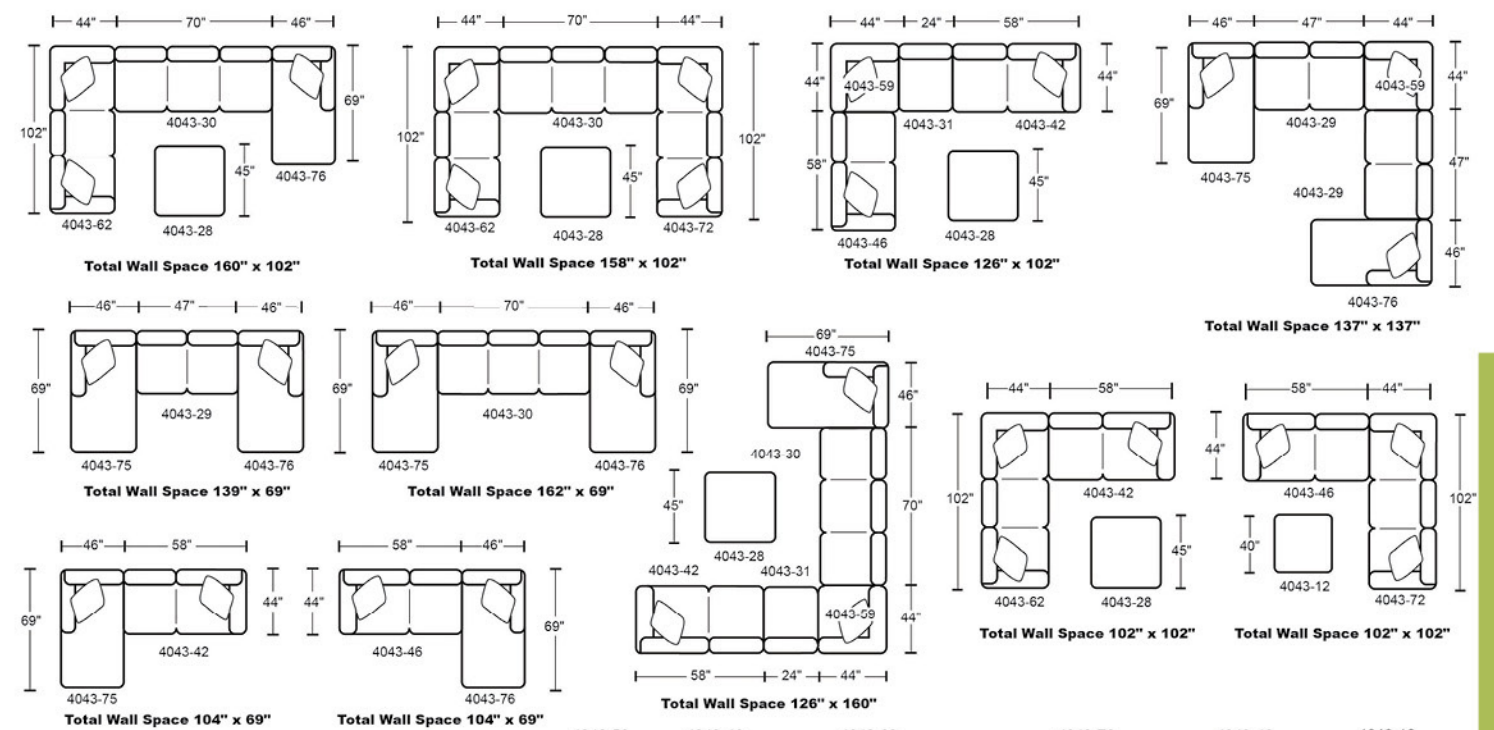

Shown above, from left:
4043-62 LSF Section, 4043-42 RSF Loveseat, and 4043-28 Cocktail Ottoman
Taupe shown