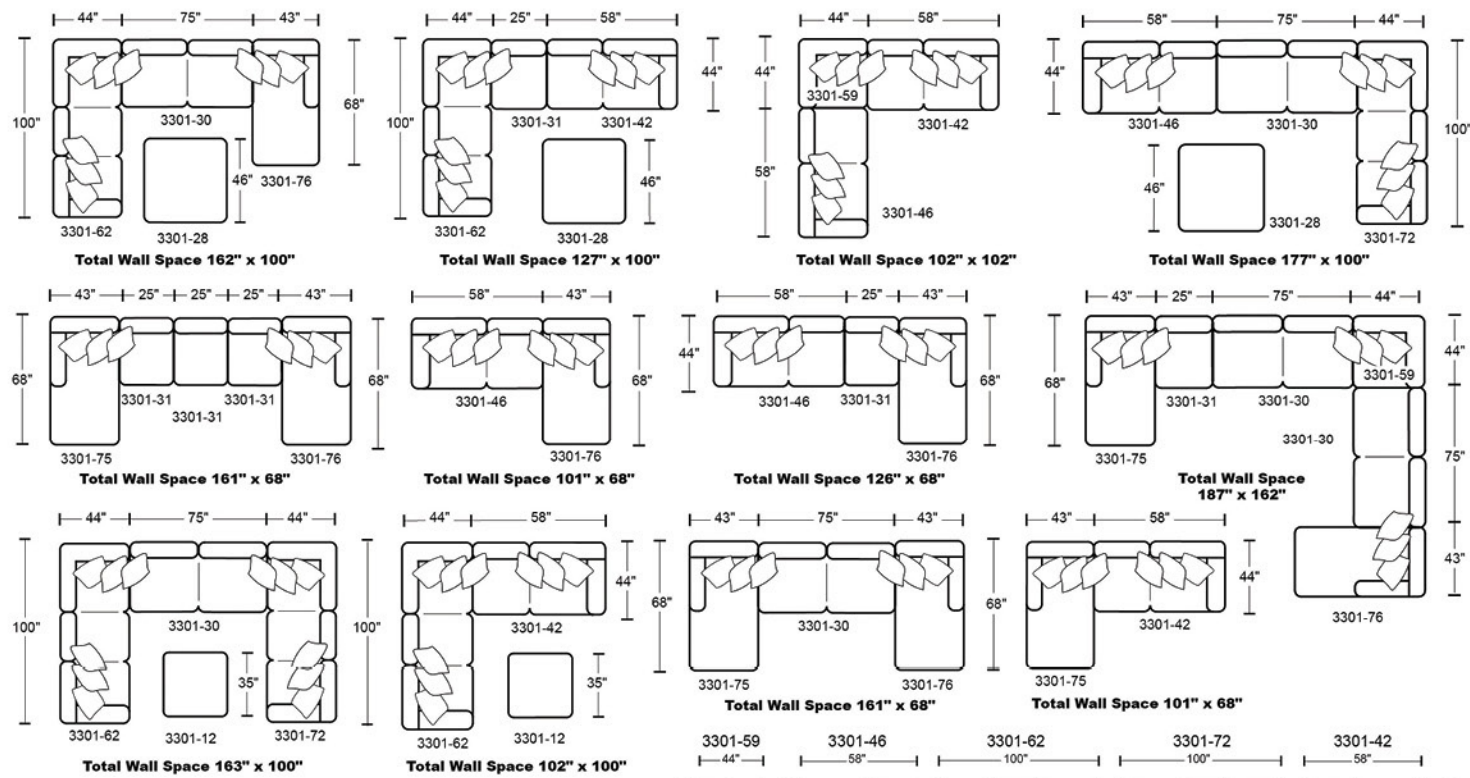

Shown above, from left:
3301-75 LSF Chaise,
3301-42 RSF Loveseat, and
3301-12 35" Cocktail Ottoman
Charcoal shown