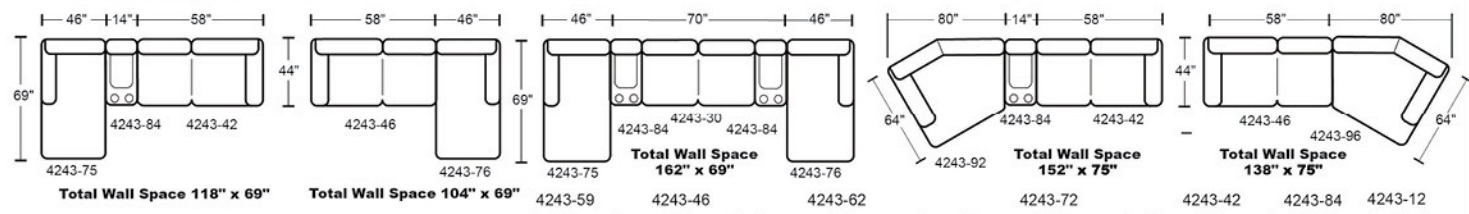

4243 Lawson

- Modular Design for Multiple Configurations
- Extra-Deep Seating Experience
- Premium Padded Faux Leather Fabric
- Decorative "Baseball" Accent Stitching
- Comfort Coil Seating featuring Comfor-Gel

Dimensions:		L	H	D
4243-62	LSF Section	102	39	44
4243-72	RSF Section	102	39	44
4243-46	LSF Loveseat	58	39	44
4243-42	RSF Loveseat	58	39	44
4243-75	LSF Chaise	46	39	69
4243-76	RSF Chaise	46	39	69
4243-92	LSF Piano Wedge	80	39	64
4243-96	RSF Piano Wedge	80	39	64
4243-30	Armless Sofa	70	39	44
4243-29	Armless Loveseat	47	39	44
4243-31	Armless Chair	24	39	44
4243-59	Corner	44	39	44
4243-12	40" Cocktail Ottoman	40	21	40
4243-28	Cocktail Ottoman	51	21	51
4243-84	Storage Console	14	37	44

Shown above, from left:
4243-46 LSF Loveseat,
and 4243-76 RSF Chaise
Godiva shown

FABRIC/PILLOW:
1223-29 / 3023-29 Godiva

DIMENSIONS:		L	H	D
LSF Section	4243-62	102"	39"	44"
RSF Section	4243-72	102"	39"	44"
LSF Loveseat	4243-46	58"	39"	44"
RSF Loveseat	4243-42	58"	39"	44"
LSF Chaise	4243-75	46"	39"	69"
RSF Chaise	4243-76	46"	39"	69"
LSF Piano Wedge	4243-92	80"	39"	64"
RSF Piano Wedge	4243-96	80"	39"	64"
Armless Sofa	4243-30	70"	39"	44"
Armless Loveseat	4243-29	47"	39"	44"
Armless Chair	4243-31	24"	39"	44"
Corner	4243-59	44"	39"	44"
Cocktail Ottoman (40")	4243-12	40"	21"	40"
Cocktail Ottoman	4243-28	51"	21"	51"
Storage Console	4243-84	14"	37"	44"

AVAILABLE ITEMS:

**4243 LAWSON
MODULAR SECTIONAL**

STATIONARY