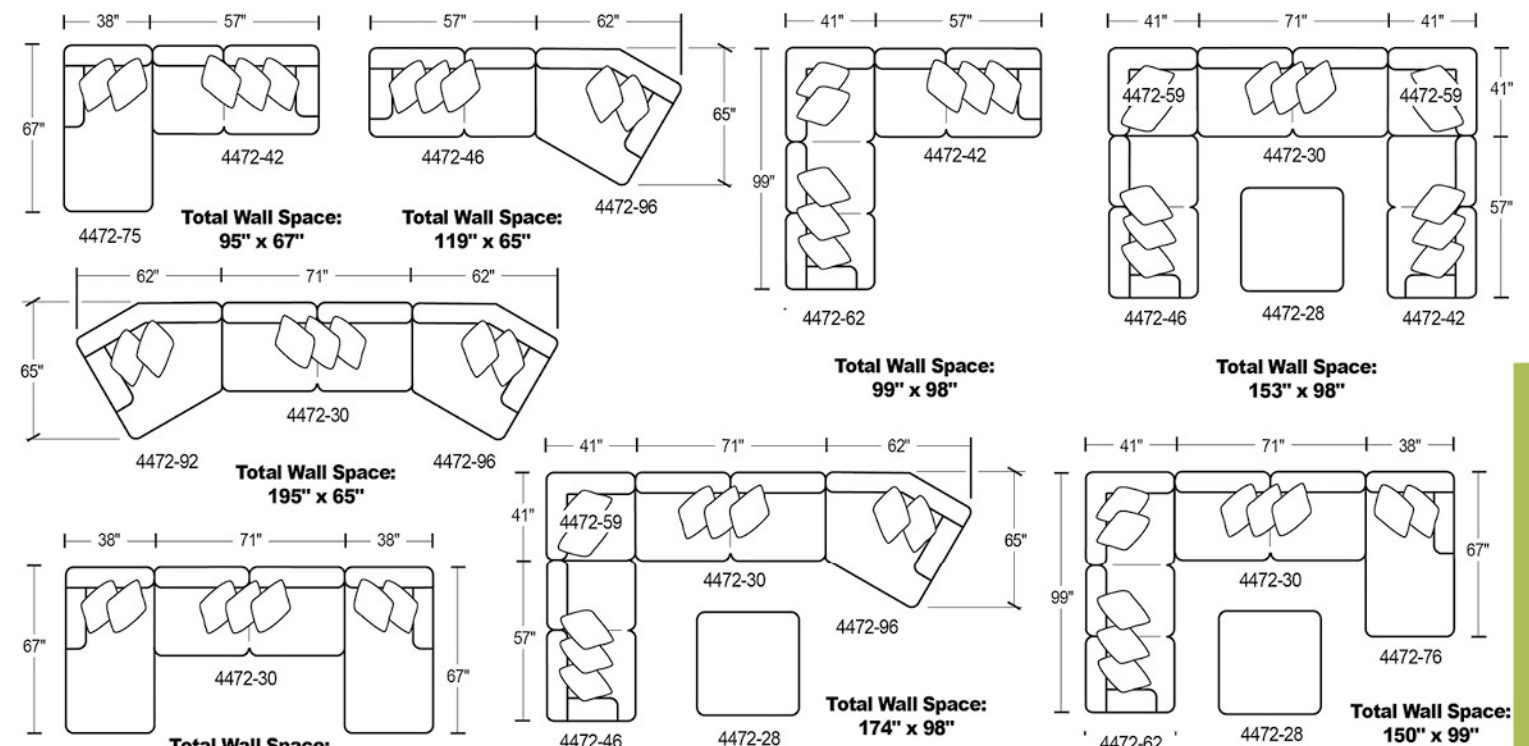

FABRIC/PILLOW:

Pewter 1724-18 / Phantom 2860-18 / Steel 2784-18 / Timber 2901-48

Style	Description	L	H	D
4472-62	LSF Section	99	40	41
4472-46	LSF Loveseat	57	40	41
4472-42	RSF Loveseat	57	40	41
4472-75	LSF Chaise	38	40	67
4472-76	RSF Chaise	38	40	67
4472-92	LSF Piano Wedge	62	40	54
4472-96	RSF Piano Wedge	62	40	54
4472-30	Armless Sofa	71	40	41
4472-59	Corner	41	40	41
4472-28	Cocktail Ottoman	47	18	47