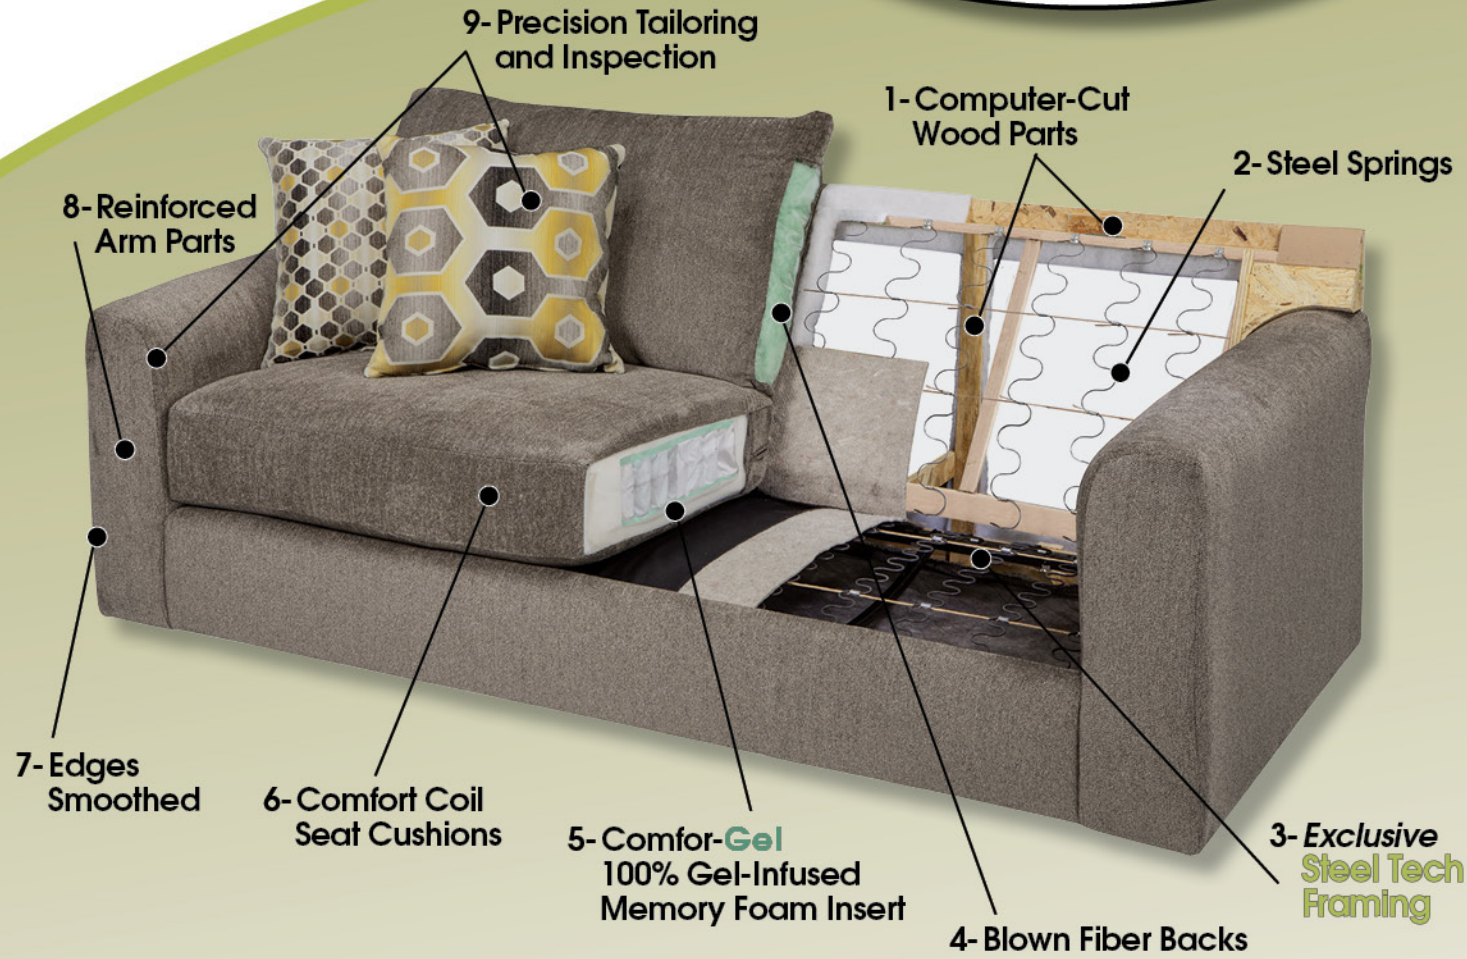

the "inside story" on **quality construction**

Comfor-Gel

Comfort Coil Seating

Steel Tech Framing

Steel Tech Reclining

Power Headrest with Lumbar

Comfort Coil Seating

1. **Computer Cut Wood Parts** with extra glue and stapling guarantee a long-lasting framework to the sofa.
2. **Steel Springs** of 12-gauge heat tempered steel in the back and heavier 8-gauge steel in the seat provide strength, comfort and flexibility. *Note: Back springs not applicable to every design.*
3. Exclusive **Steel Tech Framing** steel rail and stretcher system offers the strongest foundation for long-term strength, stability, and seating comfort.
4. **Blown Fiber Backs** are softer, offering less resistance and more comfort. Lean back and feel the difference.
5. **Comfor-Gel 100% Gel-Infused Memory Foam Insert** delivers superior comfort with a cooler seating experience and reduced motion transfer.
6. **Comfort Coil Seat Cushions** offer ultimate comfort and durability.
7. **Edges Smoothed** with foam and fiber padding. Careful attention is given to all edges to ensure long-lasting showroom appearance.
8. **Reinforced Arm Parts** strengthen the frame construction with secured wood slats.
9. **Precision Tailoring and Inspection** ensures that stitching, seams, nails & ornamental trims are built right every single time.

New Seating Innovation!

Look Inside!
FLIP the Sofa Over
and open the zippered flap to
see the Quality within.

FEATURES:

- Exclusive Steel Frame & Stretcher System
- Thick Tubular Steel Construction
- Computer-Spaced Insulated Spring Clips
- 8-Gauge Spring System