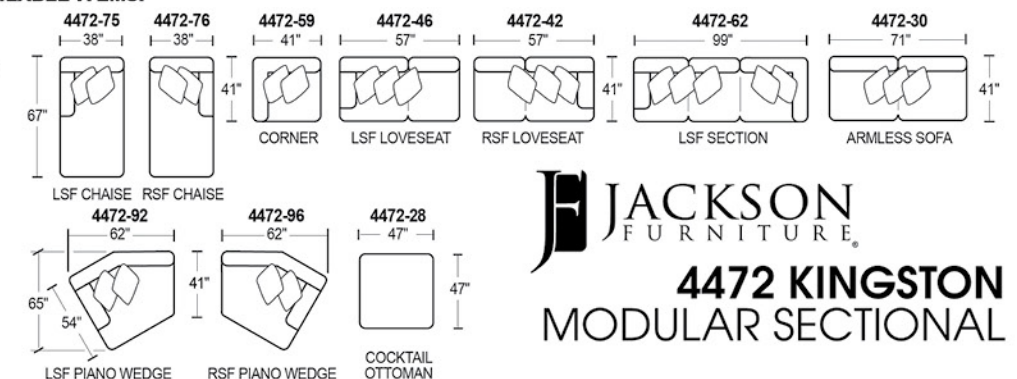

AVAILABLE ITEMS:

JACKSON FURNITURE
4472 KINGSTON
MODULAR SECTIONAL

STATIONARY