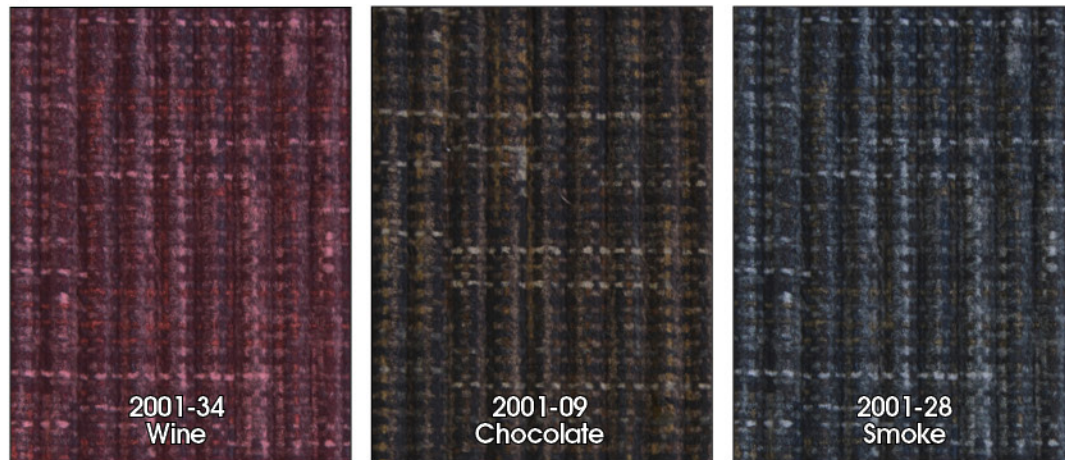

4825 Soother **Power Lift** Full Lay-Out Recliner w/Heat & Massage

Dimensions: L 36" H 43" D 39"

- Multi-Color Polyester Fabric
- Heat and Massage features
- Comfortable Waterfall Back and Panel Arm
- Plush Chaise Seating
- Steel Seat Box
- 350 lbs. Weight Capacity