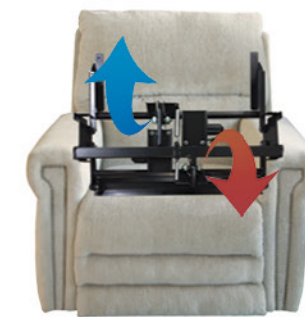

764862 Warner Power Headrest w/Lumbar Power Lift Lay Flat Recliner w/Dual Motor and Extended Ottoman

Dimensions: L 38" H 43" D 41"

- Luxurious Thick Chenille Fabric
- Power Headrest with Lumbar Feature
- Dual Motor Design
- Decorative Nailhead Trim
- Comfort Coil Seating featuring Comfor-Gel
- 400 lbs. Weight Capacity

LAY-FLAT RECLINING