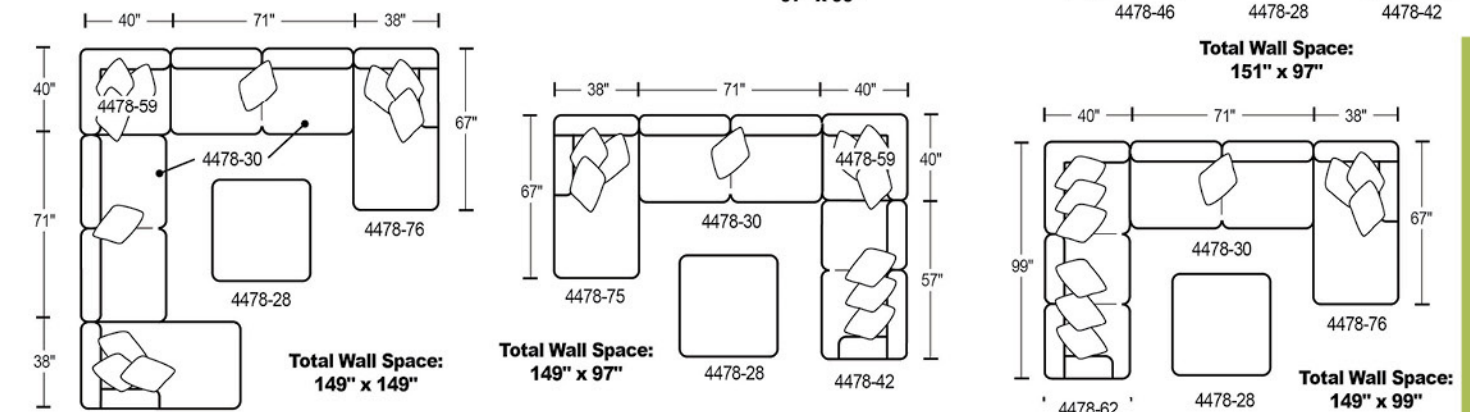

AVAILABLE ITEMS:

FABRIC/PILLOW:
Cement 1605-38 / Cobblestone 2330-56 / Gilded 2331-56 /
Linen 2333-56 / Midnight 2715-08

Style	Description	Dimensions:		
		L	H	D
4478-62	LSF Section	99	41	40
4478-72	RSF Section	99	41	40
4478-46	LSF Loveseat	57	41	40
4478-42	RSF Loveseat	57	41	40
4478-75	LSF Chaise	38	41	67
4478-76	RSF Chaise	38	41	67
4478-30	Armless Sofa	71	41	40
4478-59	Corner	40	41	40
4478-28	Cocktail Ottoman	47	18	47