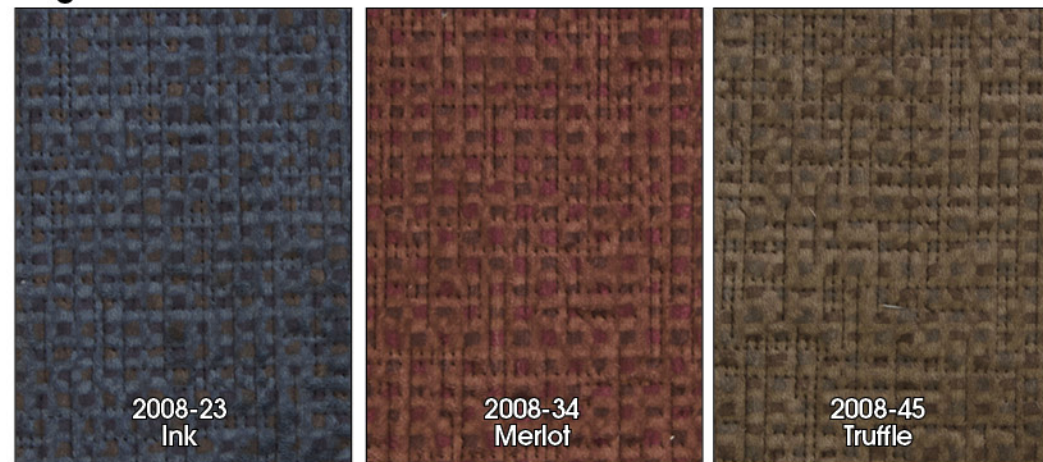

Convenient Control
 (with Power Upgrade)

4273-2 Capri Rocker Recliner

Dimensions: L 34 H 41" D 38"

- Dramatic Stitching Effect
- Triple Pad Back
- Handle Rocker Recliner

LAY-FLAT RECLINING

with Extended Ottoman!