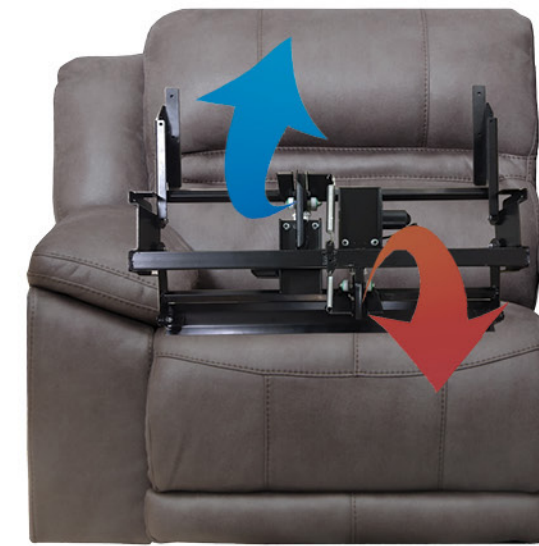

215 Braxton

- Power Recliner/Power Headrest w/Lumbar
- Extra Comfort Extended Ottoman Hardware
- Comfort Control Panel Technology
- Soft and Durable Padded Polyester Suede Fabric
- Decorative Contrast Luggage Stitching
- Comfort Coil Seating featuring Comfor-Gel

Dimensions:		L	H	D
2152	LSF Chaise	43	43	66
2153	RSF Chaise	43	43	66
2154	Armless Chair	31	43	41
2158	Wedge	74	43	42
2159	Console Storage Box	14	43	40
21599	Wedge Console Storage Box			
	w/USB Port	27	43	40
2155	Lay Flat Armless Recliner w/Ext Otto	31	43	41
62155	Power Lay Flat Armless Recliner w/Extended Ottoman	31	43	41
62156	Power Headrest Power Lay Flat LSF Recliner w/Extended Ottoman	43	43	41
62157	Power Headrest Power Lay Flat RSF Recliner w/Extended Ottoman	43	43	41
762156	Power Headrest w/Lumbar Power Lay Flat LSF Recliner w/Extended Ottoman	43	43	41
762157	Power Headrest w/Lumbar Power Lay Flat RSF Recliner w/Extended Ottoman	43	43	41

NEW Comfort Features:
POWER HEADREST & POWER LUMBAR

DIMENSIONS:

	L	H	D
LSF Chaise	2152	43"	43" 66"
RSF Chaise	2153	43"	43" 66"
Armless Chair	2154	31"	43" 41"
Wedge	2158	74"	43" 42"
Console Storage Box	2159	14"	43" 40"
Wedge Console Storage Box w/USB Port	21599	27"	43" 40"
Lay Flat Armless Recliner w/Ext Otto	2155	31"	43" 41"
Power Lay Flat Armless Recliner w/Extended Ottoman	62155	31"	43" 41"
Power Headrest Power Lay Flat LSF Recliner w/Extended Ottoman	62156	43"	43" 41"
Power Headrest Power Lay Flat RSF Recliner w/Extended Ottoman	62157	43"	43" 41"
Power Headrest w/Lumbar Power Lay Flat LSF Recliner w/Extended Ottoman	762156	43"	43" 41"
Power Headrest w/Lumbar Power Lay Flat RSF Recliner w/Extended Ottoman	762157	43"	43" 41"

FABRICS:
1153-18/1253-18 Charcoal

AVAILABLE ITEMS:

215 BRAXTON
MODULAR SECTIONAL