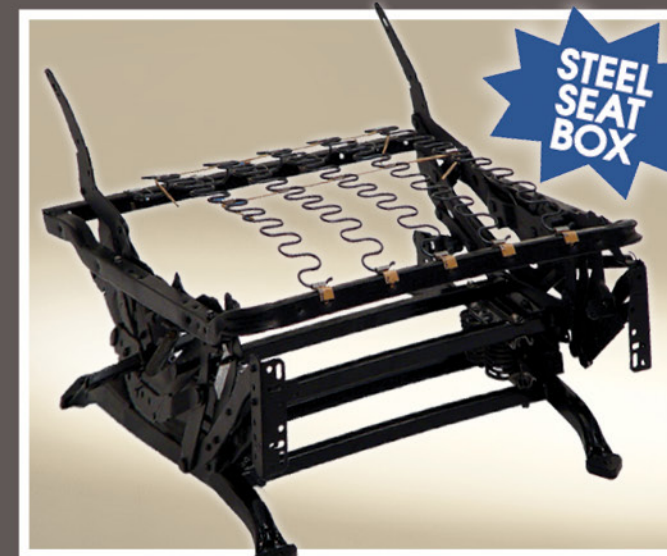

the "inside story" on **quality construction**

Comfor-Gel

Comfort Coil Seating

Steel Tech Framing

Steel Tech Reclining

Power Headrest with Lumbar

Comfort Coil Seating

1. **Computer Cut Wood Parts** with extra glue and stapling guarantee a long-lasting framework to the sofa.
2. **Steel Springs** of 12-gauge heat tempered steel in the back and heavier 8-gauge steel in the seat provide strength, comfort and flexibility. *Note: Back springs not applicable to every design.*
3. Exclusive **Steel Tech Framing** steel rail and stretcher system offers the strongest foundation for long-term strength, stability, and seating comfort.
4. **Blown Fiber Backs** are softer, offering less resistance and more comfort. Lean back and feel the difference.
5. **Comfor-Gel 100% Gel-Infused Memory Foam Insert** delivers superior comfort with a cooler seating experience and reduced motion transfer.
6. **Comfort Coil Seat Cushions** offer ultimate comfort and durability.
7. **Edges Smoothed** with foam and fiber padding. Careful attention is given to all edges to ensure long-lasting showroom appearance.
8. **Reinforced Arm Parts** strengthen the frame construction with secured wood slats.
9. **Precision Tailoring and Inspection** ensures that stitching, seams, nails & ornamental trims are built right every single time.

New Seating Innovation!

Look Inside!
FLIP the Sofa Over
and open the zippered flap to
see the Quality within.

FEATURES:

- Exclusive Steel Frame & Stretcher System
- Thick Tubular Steel Construction
- Computer-Spaced Insulated Spring Clips
- 8-Gauge Spring System