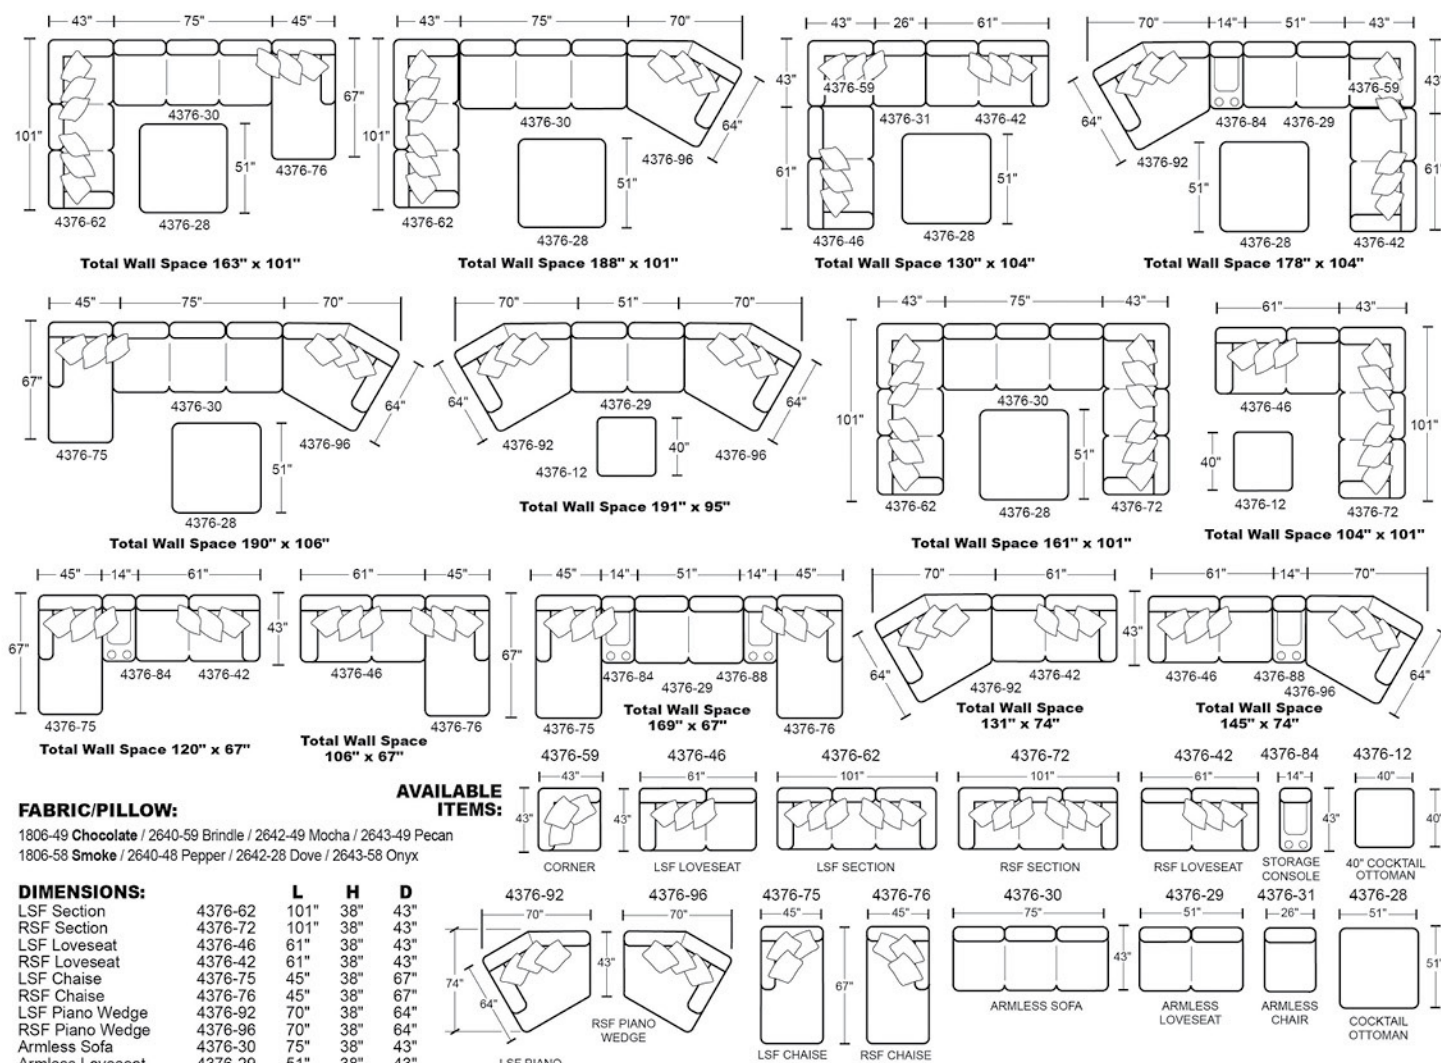

Shown above, from left:
4376-62 LSF Section,
4376-30 Armless Sofa,
43776-76 RSF Chaise, and
4376-28 Cocktail Ottoman
Chocolate shown

FABRIC/PILLOW:
1806-49 Chocolate / 2640-59 Brindle / 2642-49 Mocha / 2643-49 Pecan
1806-58 Smoke / 2640-48 Pepper / 2643-58 Onyx

AVAILABLE ITEMS:

	L	H	D
LSF Section	4376-62	101"	38"
RSF Section	4376-72	101"	38"
LSF Loveseat	4376-46	61"	38"
RSF Loveseat	4376-42	61"	38"
LSF Chaise	4376-75	45"	38"
RSF Chaise	4376-76	45"	38"
LSF Piano Wedge	4376-92	70"	38"
RSF Piano Wedge	4376-96	70"	38"
Armless Sofa	4376-30	75"	38"
Armless Loveseat	4376-29	51"	38"
Armless Chair	4376-31	26"	38"
Corner	4376-59	43"	38"
40" Cocktail Ottoman	4376-12	40"	18"
Cocktail Ottoman	4376-28	51"	18"
Storage Console Box	4376-84	14"	36"

4376 MAMMOTH
MODULAR SECTIONAL

STATIONARY