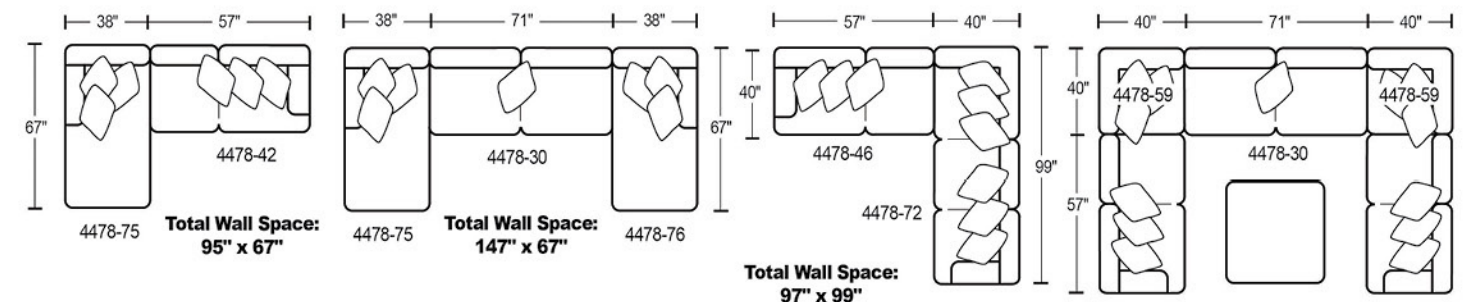

Shown above, from left:
4478-46 LSF Loveseat, 4478-59 Corner,
and 4478-42 RSF Loveseat
Cement shown

AVAILABLE ITEMS:

FABRIC/PILLOW:
Cement 1605-38 / Cobblestone 2330-56 / Gilded 2331-56 /
Linen 2333-56 / Midnight 2715-08

Style	Description	Dimensions:		
		L	H	D
4478-62	LSF Section	99	41	40
4478-72	RSF Section	99	41	40
4478-46	LSF Loveseat	57	41	40
4478-42	RSF Loveseat	57	41	40
4478-75	LSF Chaise	38	41	67
4478-76	RSF Chaise	38	41	67
4478-30	Armless Sofa	71	41	40
4478-59	Corner	40	41	40
4478-28	Cocktail Ottoman	47	18	47