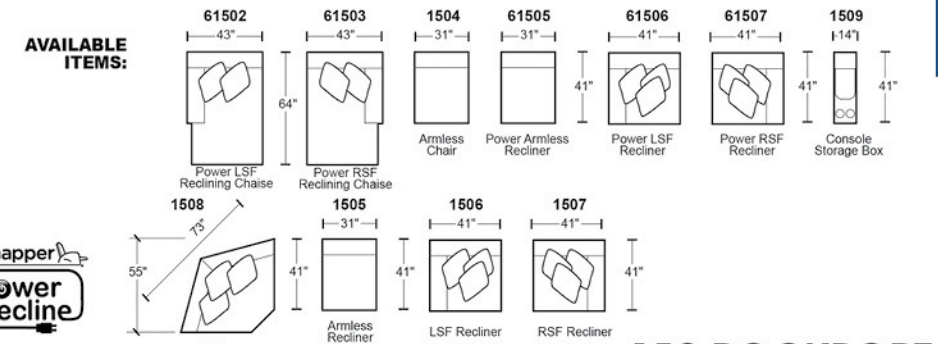

**150 ROCKPORT
MODULAR SECTIONAL**

RECLINING