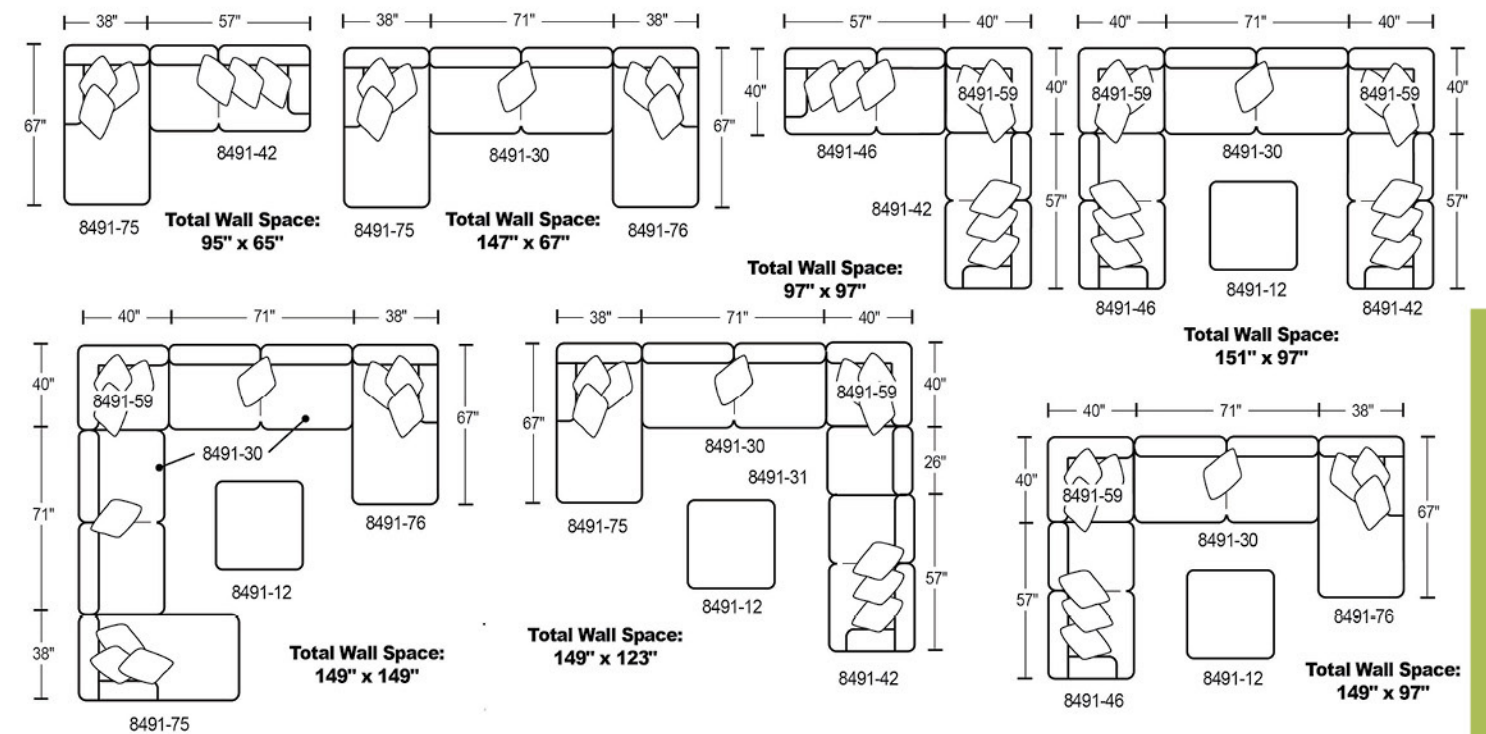

FABRIC/PILLOW:
Buff 1561-46 / Cement 2534-16 / Linen 2533-16 / Neutral 2066-38 and Black 2720-08 (Armless Sofa Only)

Style	Description	Dimensions:		
		L	H	D
8491-46	LSF Loveseat	57	41	40
8491-42	RSF Loveseat	57	41	40
8491-75	LSF Chaise	38	41	67
8491-76	RSF Chaise	38	41	67
8491-30	Armless Sofa	71	41	40
8491-31	Armless Chair	26	41	40
8491-59	Corner	40	41	40
8491-12	Cocktail Ottoman	40	18	40