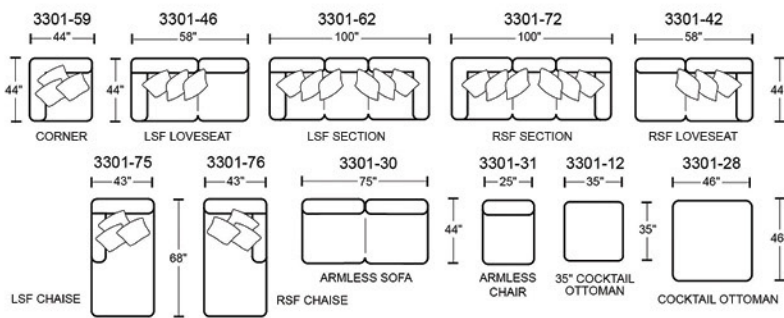

AVAILABLE ITEMS:

FABRIC/PILLOW:

1410-19 Carob / 1411-19 Carob (Quilted) / 2324-19 Taupe / 2325-19 Stone / 2438-09 Mink
1410-68 Charcoal / 1411-68 Charcoal (Quilted) / 2324-48 Onyx / 2325-48 Steel / 2438-28 Charcoal

DIMENSIONS:

	L	H	D
LSF Section	3301-62	100"	38" 44"
RSF Section	3301-72	100"	38" 44"
LSF Loveseat	3301-46	58"	38" 44"
RSF Loveseat	3301-42	58"	38" 44"
LSF Chaise	3301-75	43"	38" 68"
RSF Chaise	3301-76	43"	38" 68"
Armless Sofa	3301-30	75"	38" 44"
Armless Chair	3301-31	25"	38" 44"
Corner	3301-59	44"	38" 44"
Cocktail Ottoman (35")	3301-12	35"	17" 35"
Cocktail Ottoman	3301-28	46"	17" 46"

JACKSON FURNITURE 3301 CARLSBAD MODULAR SECTIONAL