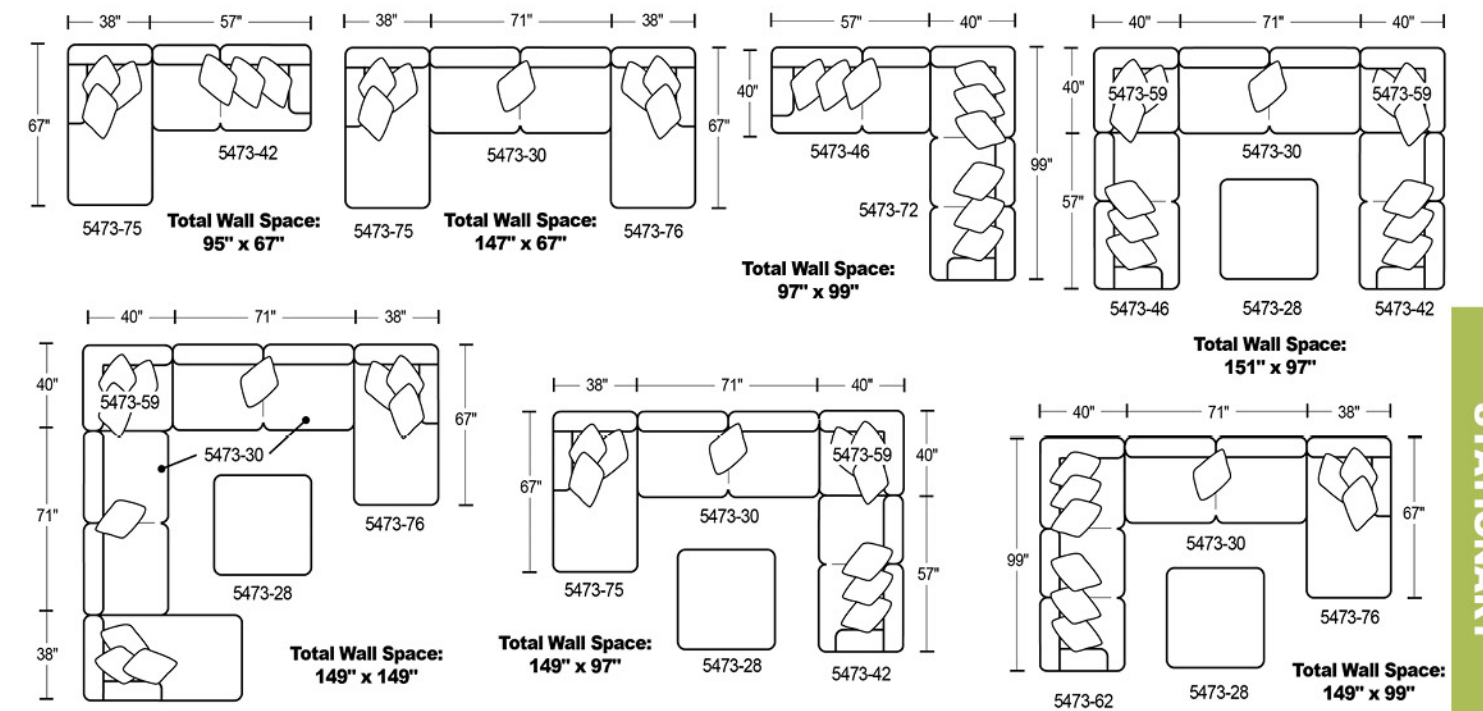

AVAILABLE ITEMS:

FABRIC/PILLOW:

Metal 1561-58 / Charcoal 2534-58 / Charcoal 2533-58 / Platinum 2066-43 and Black 2720-08 (Armless Sofa Only)

Style	Description	L	H	D
5473-62	LSF Section	99	41	40
5473-72	RSF Section	99	41	40
5473-46	LSF Loveseat	57	41	40
5473-42	RSF Loveseat	57	41	40
5473-75	LSF Chaise	38	41	67
5473-76	RSF Chaise	38	41	67
5473-30	Armless Sofa	71	41	40
5473-59	Corner	40	41	40
5473-28	Cocktail Ottoman	47	18	47