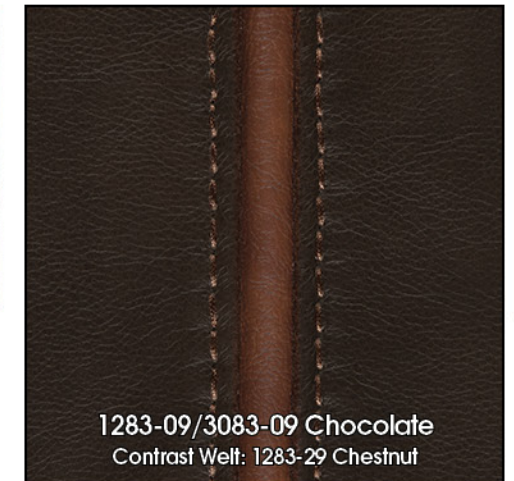

USB CHARGING PORT
on Power Control Button

1283-09/3083-09 Chocolate
Contrast Welt: 1283-29 Chestnut

RECLINING TOP GRAIN LEATHER